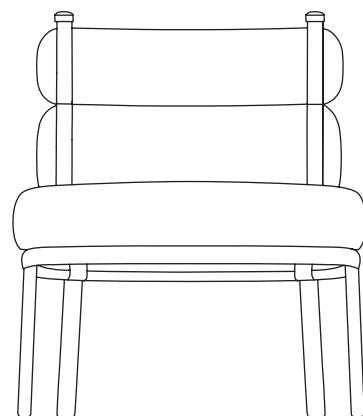

Dining chair

Designer
Patricia Urquiola

Collection
Roll

Reference
KS2300200

1/4

This ironical intervention on the conventional upholstery converts a regular backrest into two independent 'wraps' connected by colorful straps. A graphical aluminum structures frames the protagonist of this chair, the cushions.

cm/inch

80/31,4
74/29,1

44/17,5

cm/inch

68/26,7

66/25,9

kettal