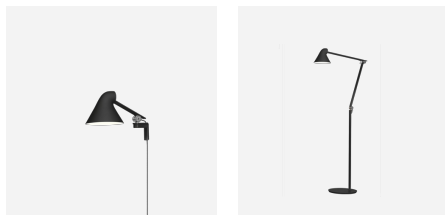

Product family

NJP Wall

NJP Floor

Product variants

Colour	Mounting	Cable type	Light source	Lumen
● Black	BASE	BLK PL	LED 2700K 10W	529
● Dark aluminium grey	CLAMP	WHT PL	LED 3000K 10W	550
● Light aluminium grey	PIN Ø10			
○ White	PIN Ø40