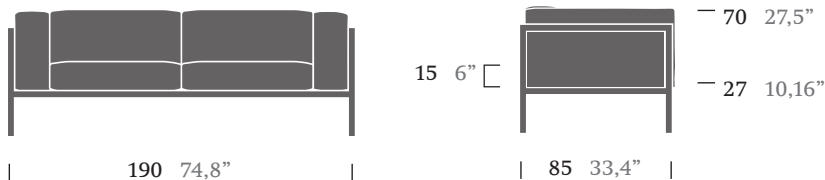

Dimensions

(cm / inch)

Materials

Fabric

Heavy Load 100.000 Cycles, Heavy Load Resistant 1000 Decitex, Kettalize-It, Resist U.v. En-581-4, Easy Clean, Abrasion, Resistance 30.000 Cycles, Quickdry

Aluminium

Antioxy, Heavy Load, Resistant En-1421, Kettalize-It, Anti-Scratch, Easy Clean, Flame Retardant M1, Eco Friendly Ecoembes Recycling Process

Optional Colours

Fabrics, Laminate Fabrics, Aluminium

Characteristics

Frame

Units box	1
Box Weight	22,1 Kg / 48,7 Lbs
Box Volume	1,3 m ³ / 46 cft.

Seat / back cushions

Units box	1
Box Weight	10,2 Kg / 22,4 Lbs
Box Volume	0,65m ³ / 22,9 cft.
C.O.M.	9,08 ml