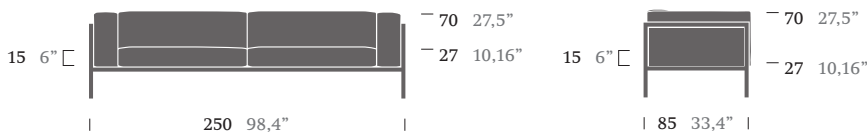

Standard Finishes

Terrain paints

726

Manganese

Terrain fabrics

289

Fog Laminate

Materials

Fabric

Heavy Load 100.000 Cycles, Heavy Load Resistant 1000 Decitex, Kettalize-It, Resist U.v. En-581-4, Easy Clean, Abrasion, Resistance 30.000 Cycles, Quickdry

Aluminium

Antioxy, Heavy Load, Resistant En-1421, Kettalize-It, Anti-Scratch, Easy Clean, Flame Retardant M1, Eco Friendly Ecoembes Recycling Process

Optional Colours

Fabrics, Laminate Fabrics, Aluminium

Characteristics

Frame

Units box	1
Box Weight	27,7 Kg / 61 Lbs
Box Volume	2,75 m³ / 97,1 cft.

Seat / back cushions

Units box	1
Box Weight	14,3 Kg / 31,5 Lbs
Box Volume	0,3 m³ / 10,5 cft.
C.O.M.	9,72 ml