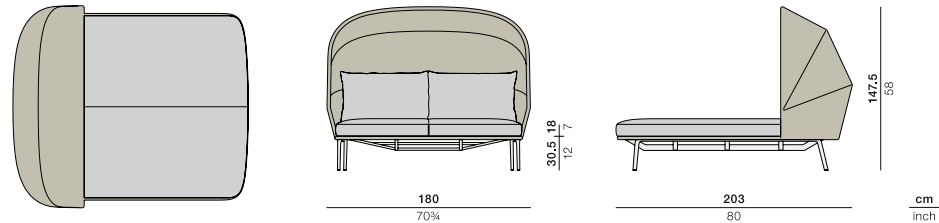

RILLY

Cocoon double daybed

Design by **GramFratesi** | Item code: **103019** | Weight **42,7 kg/94 lbs** | Volume **5,4 m³/19 cu ft** | COM (Customer Own Material): **9,78 m/10.69 yd** (plain fabric only)

Measurements

Collection: A versatile collection of dining, lounging and poolside elements, RILLY by GamFratesi takes a fresh approach to DEDON's outdoor heritage. In place of traditional weaving technique, it features parallel vertical strands of maritime rope or new DEDON Fiber 'Touch'. The result is a "transparent" collection of friendly forms with distinctive faceting and a contemporary, graphic quality.