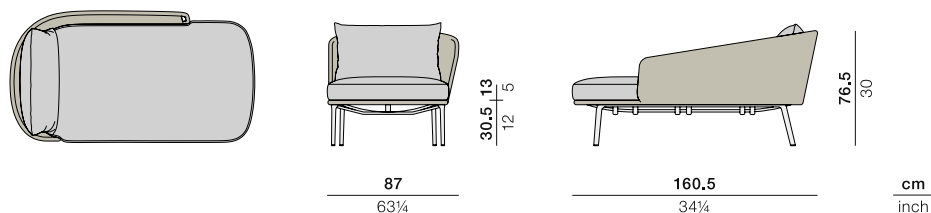

RILLY

Daybed left

Design by **GramFratesi** | Item code: **103020** | Weight **13,9 kg/31 lbs** | Volume **1,07 m³/38 cu ft** | COM (Customer Own Material): **3,85 m/4.21 yd** (plain fabric only)

Measurements