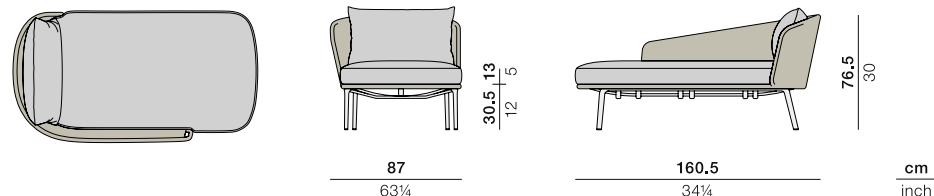

www.dedon.de

12/19

DEDON

RILLY

Daybed right

Design by GramFratesi | Item code: 103022 | Weight 13,9 kg/31 lbs | Volume 1,07 m³/38 cu ft | COM (Customer Own Material): 3,85 m/4.21 yd (plain fabric only)

Measurements