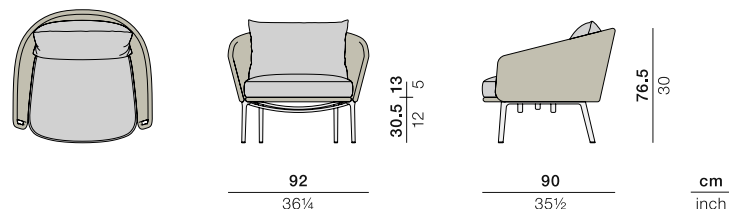

RILLY

Lounge chair

Design by **GramFratesi** | Item code: **103005** | Weight **9,3 kg/21 lbs** | Volume **0,64 m³/23 cu ft** | COM (Customer Own Material): **2,57 m/2.81 yd** (plain fabric only)

Measurements