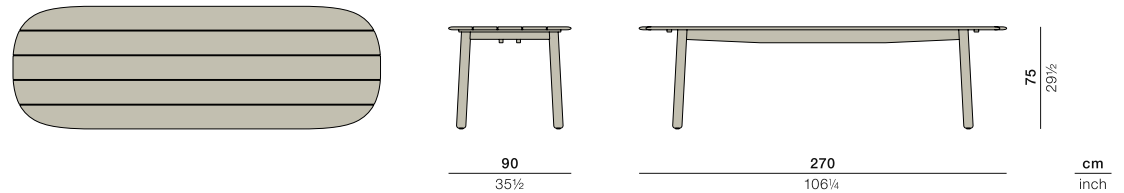

MBRACE

Dining table 200 × 90 cm (35½" × 78¾")

Design by Sebastian Herkner | Item code: 085065 | Weight 40 kg/89 lbs | Volume 1,35 m³/48 cu ft

Measurements

90
35½

200
78¾

75
29½
cm
inch

Collection: MBRACE by Sebastian Herkner takes a joyfully unconventional approach to poolside furniture, bringing DEDON fiber seating and a solid teak base together for the very first time. The result is an eye-catching, instantly likable collection for lounging, dining and more. MBRACE captures the spirit of barefoot luxury while extending the DEDON design language into new, more Nordic territory.

Dining table 270 × 90 cm (35½" × 106¼")

Design by **Sebastian Herkner** | Item code: **085055** | Weight **51 kg/113 lbs** | Volume **1,83 m³/65 cu ft**

Measurements

Collection: MBRACE by Sebastian Herkner takes a joyfully unconventional approach to poolside furniture, bringing DEDON fiber seating and a solid teak base together for the very first time. The result is an eye-catching, instantly likable collection for lounging, dining and more. MBRACE captures the spirit of barefoot luxury while extending the DEDON design language into new, more Nordic territory.

Characteristics: Friendly, engaging, embracing, innovative, handcrafted.

Dining table: With a shape reminiscent of a surfboard, this distinctive dining table of solid, slatted teak is only 90 cm (35½") deep, creating a sense of intimacy and informality that makes it unique.