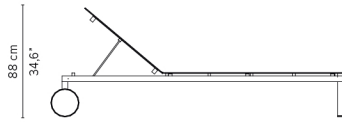

## TECHNICAL DRAWINGS

### 05940-x-x Adjustable lounger

22,8 kg  
delivery unit: 1  
packaging:  
211 x 74 x 36 cm - 0,56 m<sup>3</sup>  
28 kg  
cushion: art. C05440W

Adjustable into 7 positions

\* Appearances, measurements and weights may slightly differ from reality.