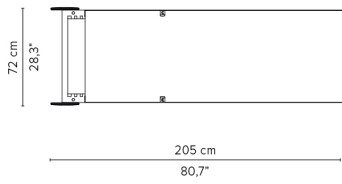

## TECHNICAL DRAWINGS

### 05940-x-x Adjustable lounger

22,8 kg  
delivery unit: 1  
packaging:  
211 x 74 x 36 cm - 0,56 m<sup>3</sup>  
28 kg  
cushion: art. C05440W

Adjustable into 7 positions

\* Appearances, measurements and weights may slightly differ from reality.