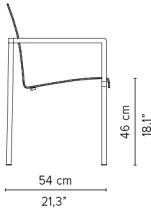

NATAL ALU

TECHNICAL DRAWINGS

05918-x-x Armchair

7,3 kg
delivery unit: 2
packaging:
63 x 55 x 92 cm - 0,3 m³
17,3 kg
cushion: art. CO3011

* Appearances, measurements and weights may slightly differ from reality.