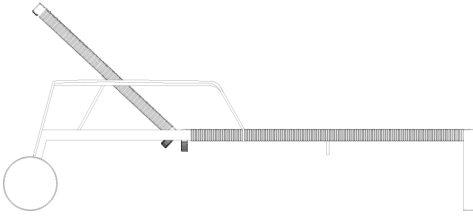

NODI

TECHNICAL DRAWINGS

01940-x Adjustable lounger

195 cm
76,8"

delivery unit: 1
packaging: tbc
cushion seat: C01940W

74 cm
29,1"

32 cm
12,6"

* Appearances, measurements and weights may slightly differ from reality.