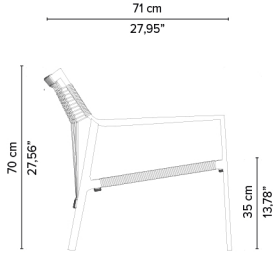

NODI

TECHNICAL DRAWINGS

01912 Easy Chair

delivery unit: 1
packaging: 79 x 71 x H80 cm - 0,45 m²
17 kg
cushion seat: C01912SW
cushion back: C01912BW

* Appearances, measurements and weights may slightly differ from reality.