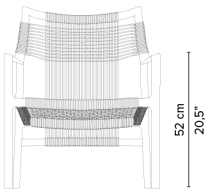

NODI

TECHNICAL DRAWINGS

01912 Easy Chair

delivery unit: 1
packaging: 79 x 71 x H80 cm - 0,45 m²
17 kg
cushion seat: C01912SW
cushion back: C01912BW

* Appearances, measurements and weights may slightly differ from reality.