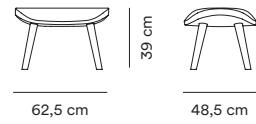

Hyg Footstool
Wood