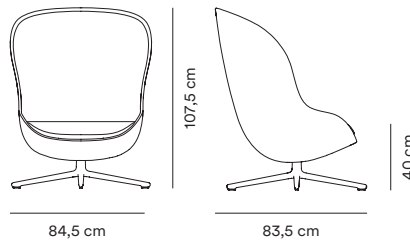

Camira
Synergy

Camira
Main Line Flax

Sørensen Leather
Ultra

The listed upholstery options come in a wide range of colors. See our Material Guide for color references.

Measurements

Hyg Lounge Chair Low
Wood

Hyg Lounge Chair High
Wood

Hyg Footstool
Wood

Hyg Lounge Chair Low
Swivel

Hyg Lounge Chair High
Swivel

Hyg Footstool
Swivel

Hyg Lounge Chair Low
Swivel Tilt

Hyg Lounge Chair High
Swivel Tilt

Hyg Sofa