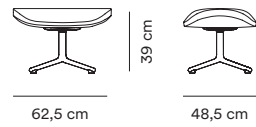

Camira
Synergy

Camira
Main Line Flax

Sørensen Leather
Ultra

The listed upholstery options come in a wide range of colors. See our Material Guide for color references.

Measurements

Hyg Lounge Chair Low
Wood

Hyg Lounge Chair High
Wood

Hyg Footstool
Wood

Hyg Lounge Chair Low
Swivel

Hyg Lounge Chair High
Swivel

Hyg Footstool
Swivel

Hyg Lounge Chair Low
Swivel Tilt

Hyg Lounge Chair High
Swivel Tilt

Hyg Sofa