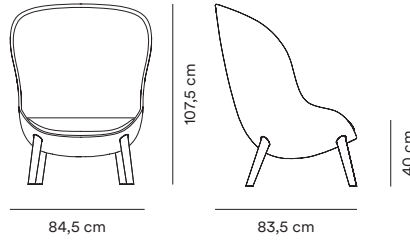

Hyg Lounge Chair High
Wood