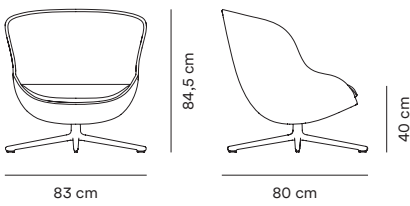

Hyg Footstool
Wood

Hyg Lounge Chair Low
Swivel