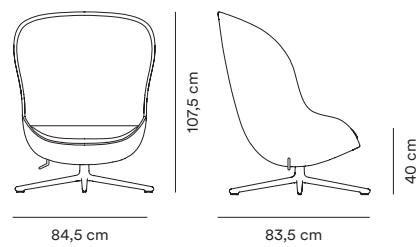

Camira
Synergy

Camira
Main Line Flax

Sørensen Leather
Ultra

The listed upholstery options come in a wide range of colors. See our Material Guide for color references.

Measurements

Hyg Lounge Chair Low
Wood

Hyg Lounge Chair High
Wood

Hyg Footstool
Wood

Hyg Lounge Chair Low
Swivel

Hyg Lounge Chair High
Swivel

Hyg Footstool
Swivel

Hyg Lounge Chair Low
Swivel Tilt

Hyg Lounge Chair High
Swivel Tilt

Hyg Sofa