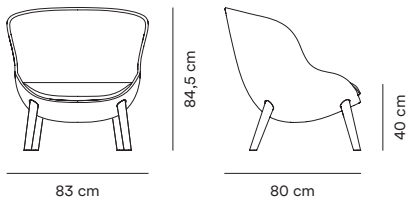

Camira
Synergy

Camira
Main Line Flax

Sørensen Leather
Ultra

The listed upholstery options come in a wide range of colors. See our Material Guide for color references.

Measurements

Hyg Lounge Chair Low
Wood