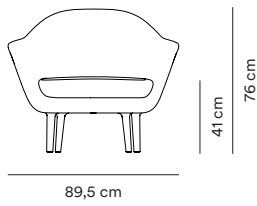

Sum

Measurements

**100 Narrow
Left Armrest**

**110 Narrow
Center**

**120 Narrow
Right Armrest**

**150 Narrow
Corner**

**330 Wide
Open Left**

**340 Wide
Open Right**

**Sum
Armchair**

**700 Pouf
Small**

**710 Pouf
Large**

Sum

Collection Overview

100 Narrow
Left Armrest

110 Narrow
Center

120 Narrow
Right Armrest

150 Narrow
Corner

330 Wide
Open Left

340 Wide
Open Right

Sum
Armchair

700 Pouf
Small

710 Pouf
Large

Sum

Sofa Examples