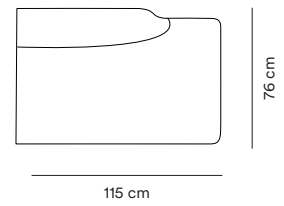

Sum

Measurements

**100 Narrow
Left Armrest**

**110 Narrow
Center**

**120 Narrow
Right Armrest**

**150 Narrow
Corner**

**330 Wide
Open Left**

**340 Wide
Open Right**

**Sum
Armchair**

**700 Pouf
Small**

**710 Pouf
Large**

Sum

Collection Overview

100 Narrow
Left Armrest

110 Narrow
Center

120 Narrow
Right Armrest