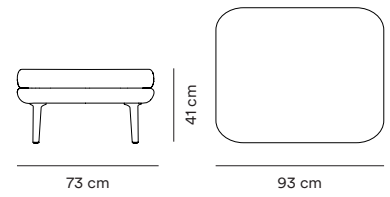

Sum

Measurements

**100 Narrow
Left Armrest**

**110 Narrow
Center**

**120 Narrow
Right Armrest**

**150 Narrow
Corner**

**330 Wide
Open Left**

**340 Wide
Open Right**

**Sum
Armchair**

**700 Pouf
Small**

**710 Pouf
Large**

Sum

Collection Overview

100 Narrow
Left Armrest

110 Narrow
Center

120 Narrow
Right Armrest