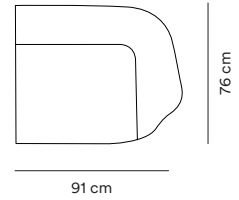

Sum

Measurements

**100 Narrow
Left Armrest**

**110 Narrow
Center**

**120 Narrow
Right Armrest**

**150 Narrow
Corner**

**330 Wide
Open Left**

**340 Wide
Open Right**

**Sum
Armchair**

**700 Pouf
Small**

**710 Pouf
Large**

Sum

Collection Overview

100 Narrow
Left Armrest

110 Narrow
Center

120 Narrow
Right Armrest