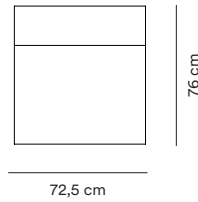

Sum

Measurements

**100 Narrow
Left Armrest**

**110 Narrow
Center**

**120 Narrow
Right Armrest**

**150 Narrow
Corner**

**330 Wide
Open Left**

**340 Wide
Open Right**

**Sum
Armchair**

**700 Pouf
Small**

**710 Pouf
Large**

Sum

Collection Overview

100 Narrow
Left Armrest

110 Narrow
Center

120 Narrow
Right Armrest