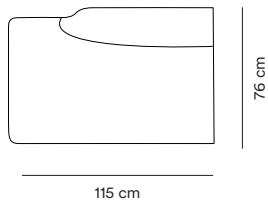

Sum

Measurements

**100 Narrow
Left Armrest**

**110 Narrow
Center**

**120 Narrow
Right Armrest**

**150 Narrow
Corner**

**330 Wide
Open Left**

**340 Wide
Open Right**

**Sum
Armchair**

**700 Pouf
Small**

**710 Pouf
Large**

Sum

Collection Overview

100 Narrow
Left Armrest

110 Narrow
Center

120 Narrow
Right Armrest