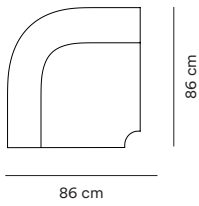

Sum

Measurements

**100 Narrow
Left Armrest**

**110 Narrow
Center**

**120 Narrow
Right Armrest**

**150 Narrow
Corner**

**330 Wide
Open Left**

**340 Wide
Open Right**

**Sum
Armchair**

**700 Pouf
Small**

**710 Pouf
Large**

Sum

Collection Overview

100 Narrow
Left Armrest

110 Narrow
Center

120 Narrow
Right Armrest