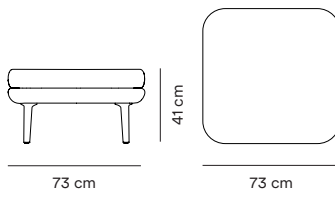

Sum

Measurements

**100 Narrow
Left Armrest**

**110 Narrow
Center**

**120 Narrow
Right Armrest**

**150 Narrow
Corner**

**330 Wide
Open Left**

**340 Wide
Open Right**

**Sum
Armchair**

**700 Pouf
Small**

**710 Pouf
Large**

Sum

Collection Overview

100 Narrow
Left Armrest

110 Narrow
Center

120 Narrow
Right Armrest

150 Narrow
Corner

330 Wide
Open Left

340 Wide
Open Right

Sum
Armchair

700 Pouf
Small

710 Pouf
Large

Sum

Sofa Examples