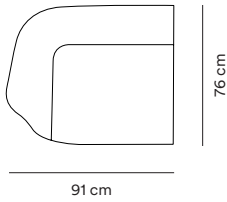

Sum

Measurements

**100 Narrow
Left Armrest**

**110 Narrow
Center**

**120 Narrow
Right Armrest**

**150 Narrow
Corner**

**330 Wide
Open Left**

**340 Wide
Open Right**

**Sum
Armchair**

**700 Pouf
Small**

**710 Pouf
Large**

Sum

Collection Overview

100 Narrow
Left Armrest

110 Narrow
Center

120 Narrow
Right Armrest