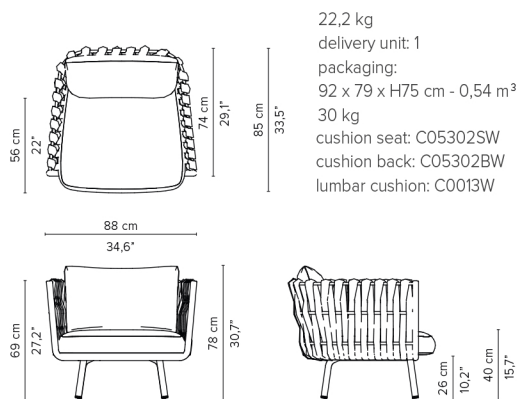

TOSCA

TECHNICAL DRAWINGS

05302- x - Clubchair

22,2 kg
delivery unit: 1
packaging:
92 x 79 x H75 cm - 0,54 m³
30 kg
cushion seat: C05302SW
cushion back: C05302BW
lumbar cushion: C0013W

* The cushions on the drawings are not included in the article.
Appearances, measurements and weights may slightly differ from reality.