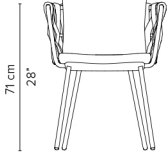

### 05318- x - Armchair

12 kg  
delivery unit: 2  
packaging:  
73 x 62 x 104 cm - 0,47 m<sup>3</sup>  
26 kg  
cushion seat: C05318SW  
cushion back: C05318BW

\* The cushions on the drawings are not included in the article.  
Appearances, measurements and weights may slightly differ from reality.