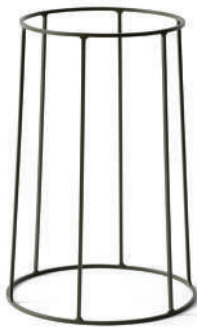

The base is square steel rod which has been welded together and finished with a polyester powder coating, for outdoor use. The marble is milled and matt polished. The wire pot is deep draw steel, and polyester powder coating for outdoor use.

Marble Top:

Ø: 23 cm / 9"

H: 1,8 cm / 0,71"

Wire Pot:

Ø: 23 cm / 9"

H: 17 cm / 6,7"

Weight item (kg)

Wire Base: 0,52 kg / 0,76 kg / 1 kg

Wire Base

Black, 202
4770539

Black, 404
4771539

Black, 606
4772539

Olive, 202
4770429

Olive, 404
4771429

Olive, 606
4772429

White
4770639

White
4771639

White
4772639

Marble Top

Black
4775539

White
4775639

Wire Pot

Black
4774539

Olive
4774429