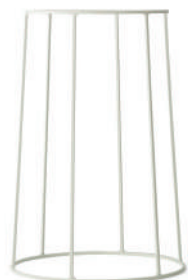

The base is square steel rod which has been welded together and finished with a polyester powder coating, for outdoor use. The marble is milled and matt polished. The wire pot is deep draw steel, and polyester powder coating for outdoor use.

The combination of the Wire Pot and Base creates a beautiful resting place for your plants, while also offering stands of varying heights to bring visual interest and decoration to both indoor and outdoor spaces.

Wire Base

Black, 202
4770539

Black, 404
4771539

Black, 606
4772539

Olive, 202
4770429

Olive, 404
4771429

Olive, 606
4772429

White
4770639

White
4771639

White
4772639

Marble Top

Black
4775539

White
4775639

Wire Pot

Black
4774539

Olive
4774429