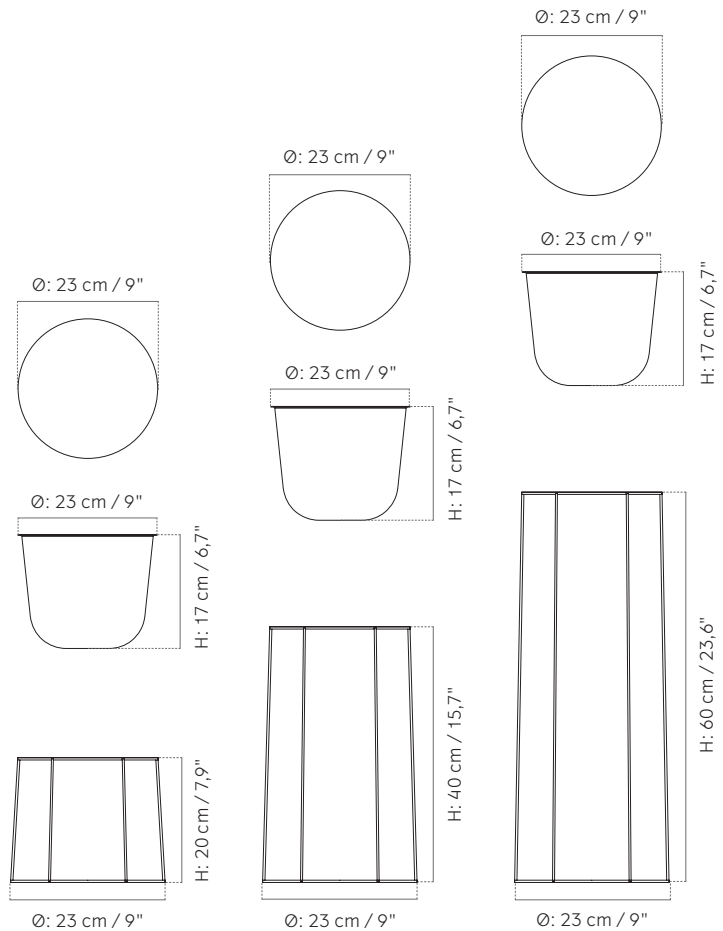

Dimensions (cm / in)

Wire Base 202, 404, 606:

Ø: 23 cm / 9"

H: 20 cm / 7,9"

Ø: 23 cm / 9"

H: 40 cm / 15,7"

Ø: 23 cm / 9"

H: 60 cm / 23,6"

Marble Top:

Ø: 23 cm / 9"

H: 1,8 cm / 0,71"

Wire Pot:

Ø: 23 cm / 9"

H: 17 cm / 6,7"

Weight item (kg)

Wire Base: 0,52 kg / 0,76 kg / 1 kg

Marble Top: 1,75 kg

Wire Pot: 1,32 kg

Materials

Powder Coated Steel or Marble.

Colours

Olive, Black, White

Packaging Type

Wire Base and Wire Pot: Bulk

Marble Top: Brown Box

Packaging Measurement (H * W * D)

Marble Top: 5 cm * 25,5 cm * 25,5 cm

Care Instructions

To clean, simply wipe with a soft dry cloth.

For tougher stains, please use a light soap, such as dishwashing soap, on a wet cotton cloth.