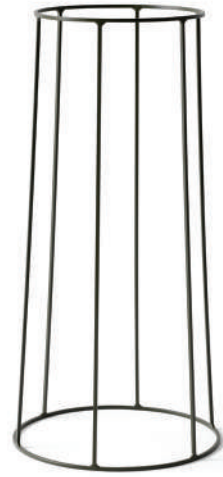

The base is square steel rod which has been welded together and finished with a polyester powder coating, for outdoor use. The marble is milled and matt polished. The wire pot is deep draw steel, and polyester powder coating for outdoor use.

Marble Top:

Ø: 23 cm / 9"

H: 1,8 cm / 0,71"

Wire Pot:

Ø: 23 cm / 9"

H: 17 cm / 6,7"

Weight item (kg)

Wire Base: 0,52 kg / 0,76 kg / 1 kg

Wire Base

Black, 202
4770539

Black, 404
4771539

Black, 606
4772539

Olive, 202
4770429

Olive, 404
4771429

Olive, 606
4772429

White
4770639

White
4771639

White
4772639

Marble Top

Black
4775539

White
4775639

Wire Pot

Black
4774539

Olive
4774429