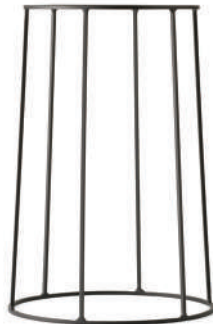

Black, 404
4771539