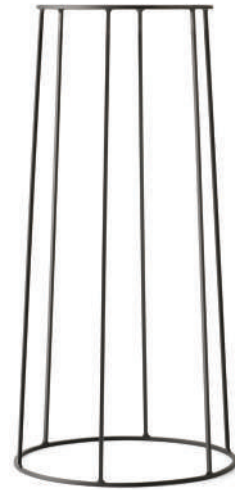

The base is square steel rod which has been welded together and finished with a polyester powder coating, for outdoor use. The marble is milled and matt polished. The wire pot is deep draw steel, and polyester powder coating for outdoor use.

Marble Top:

Ø: 23 cm / 9"

H: 1,8 cm / 0,71"

Wire Pot:

Ø: 23 cm / 9"

H: 17 cm / 6,7"

Weight item (kg)

Wire Base: 0,52 kg / 0,76 kg / 1 kg

Designed by the team at Norm Architects, the Wire Pot and Base were inspired by a Japanese-style garden. The pieces can be bought separately but are best used together. The geometric lines of the Base and the gentle curve of the Pot work in harmony to lend a strong aesthetic to any house or garden greenery. Because of its striking and elevated nature, the Wire Pot and Base is a great option for plants in commercial spaces, such as restaurants and offices. Both pieces now come in olive, a colour that is modish while remaining subdued and stylish.

Wire Base

Black, 202
4770539

Black, 404
4771539

Black, 606
4772539

Olive, 202
4770429

Olive, 404
4771429

Olive, 606
4772429

White
4770639