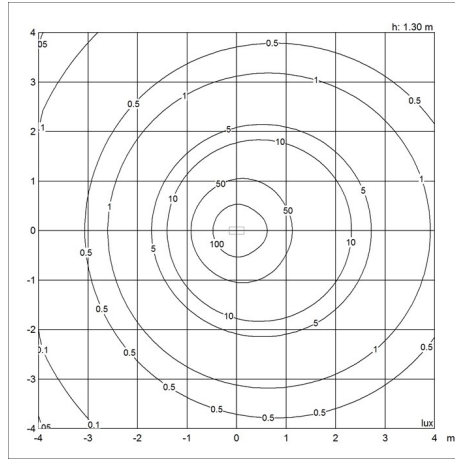

Light distribution diagrams

Isolux

Spare parts & accessories

Product

- FOOT SWITCH, ON/OFF, BLACK
- FOOT SWITCH, ON/OFF, WHITE

Variant number

- 571700000
- 571700013