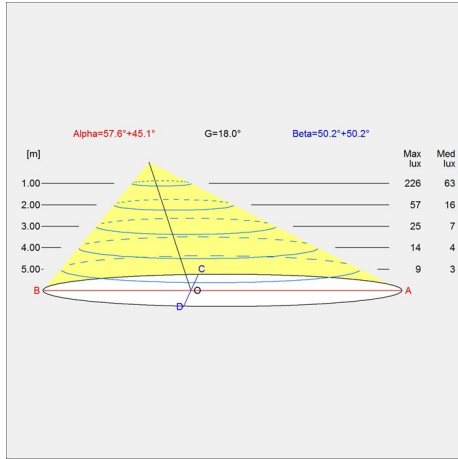

Light distribution diagrams

Cartesian