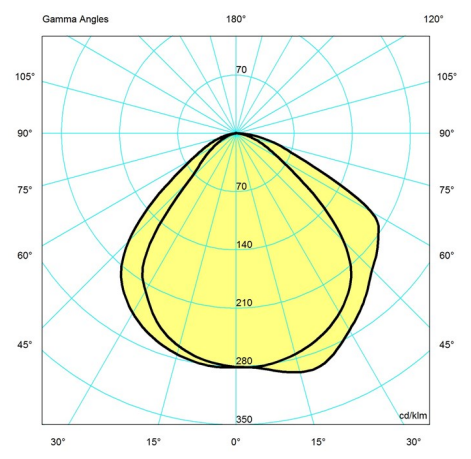

Polar

Spare parts & accessories

Product

- FOOT SWITCH, ON/OFF, BLACK
- FOOT SWITCH, ON/OFF, WHITE

Variant number

- 571700000
- 571700013