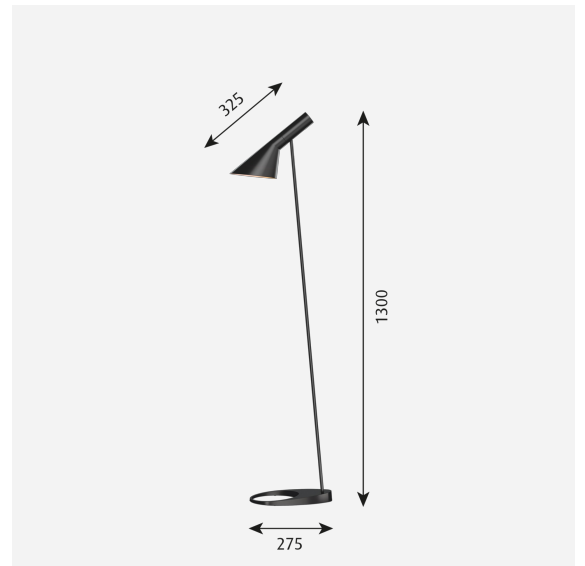

Product info

Information

The white version is supplied with a white cable. The other versions are supplied with a black cable.

Mounting

Cable type: Plastic cord with plug. Cable length: 2.4m. Light control: On/Off switch on cord.

Finish

Stainless Steel, polished. White, Black, Aubergine, Dark Green, Dark Grey, Light Grey, Midnight Blue, Pale Petroleum, Rusty Red, Yellow Ochre, wet painted.

Materials

Shade: Spun steel or stainless steel. Base: Die cast zinc or stainless steel. Stem: Steel or stainless steel.

Class

Ingress protection IP20. Electric shock protection II w/o ground.

Light source

1x20W E27

Information

The white version is supplied with a white cable. The other versions are supplied with a black cable.

Product family

Product variants

Colour	Cable type	Light source
☐ Aubergine	BLK PL	1x20W E27
☐ Black	WHT PL	
☐ Dark green		
☐ Dark grey		
☐ Light grey		
☐ Midnight blue		
☐ Pale petroleum		
☐ Rusty red		
☐ Stainless steel polished		
☐ White		
☐ Yellow ochre