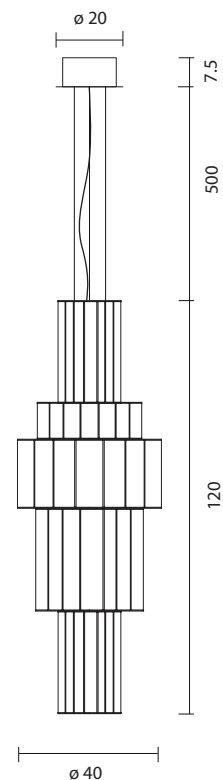

BABEL T GR

by Stephen Burks, 2015

Suspension lamp. Aluminium structures of different sizes, lacquered in black or gold. Central acrylic diffuser with strip led (dimmable 1-10V driver included) provide ambience light and led module placed at the bottom (connected direct to main) provide direct light. Led module dimmable with phase-cut dimmers*. Strip led and led module included.

Type: Suspension lamp

Environment: Indoor

Structure: Aluminium

Voltage: 230 V

Supply: Terminal strip

Dimmable driver included

Cable length: 500 cm

Light source: Strip LED 42W 2700K 3160Lm
+ Module LED $\varnothing 70$ 16.6W 2700K 1350Lm

BABEL T GR

125000640006 **black matt**
125000640007 **golden**

20.8 kg
32.3 kg

CE IP-20

*For dimmable options, please contact office@parachilna.eu