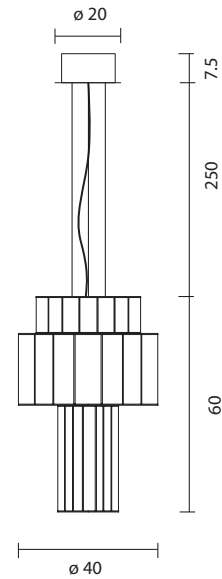

BABEL T PE
by Stephen Burks, 2015

Suspension lamp. Aluminium structures of different sizes, lacquered in black or gold. Central acrylic diffuser with strip led (dimmmable 1-10V driver included) provide ambience light and led module placed at the bottom (connected direct to main) provide direct light. Led module dimmmable with phase-cut dimmers*. Strip led and led module included.

Type: Suspension lamp

Environment: Indoor

Structure: Aluminium

Voltage: 230 V

Supply: Terminal strip

Dimmable driver included

Cable length: 250 cm

Light source: Strip LED 19.5W 2700K 1480Lm
+ Module LED $\varnothing$ 70 16.6W 2700K 1350Lm

BABEL T PE

123000640006 **black matt**
123000640007 **golden**

13.5 kg
16.9 kg

CE IP-20

*For dimmable options, please contact office@parachilna.eu