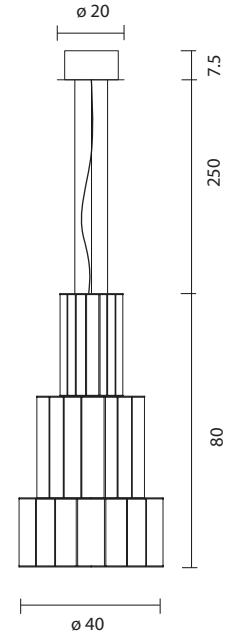

BABEL T ME

by Stephen Burks, 2015

Suspension lamp. Aluminium structures of different sizes, lacquered in black or gold. Central acrylic diffuser with strip led (dimmable 1-10V driver included) provide ambience light and led module placed at the bottom (connected direct to main) provide direct light. Led module dimmable with phase-cut dimmers*. Strip led and led module included.

Type: Suspension lamp

Environment: Indoor

Structure: Aluminium

Voltage: 230 V

Supply: Terminal strip

Dimmable driver included

Cable length: 250 cm

Light source: Strip LED 26.5W 2700K 2000Lm
+ Module LED $\varnothing 70$ 16.6W 2700K 1350Lm

BABEL T ME

124000640006 **black matt**
124000640007 **golden**

15.6 kg
19.8 kg

CE IP-20

*For dimmable options, please contact office@parachilna.eu