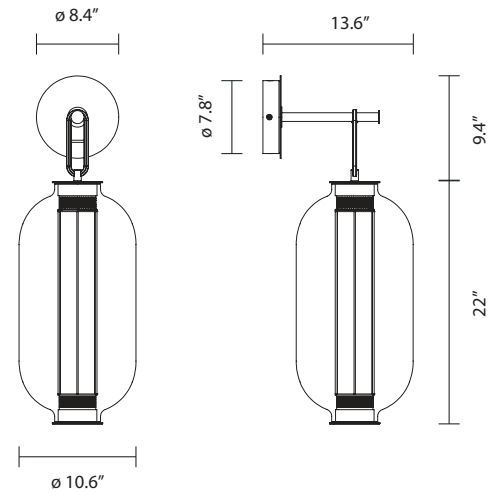

Environment: Indoor

Structure: Steel

Diffuser: Glass

Voltage: 120 V

Supply: Terminal strip

Dimmable driver included

Light source: Strip LED 5.8W 2700K 448Lm

**BAI A DI DI**

- 403030640976 amber diffuser
- 403030640977 grey diffuser
- 403030640978 transparent diffuser

 2.2 kg  
4.8 kg

**BAI A BA BA**  
by Neri&Hu, 2014

Wall lamp. Structure in bronze electroplated steel. Diffuser in blown transparent, amber and grey glass. Strip led column (dimnable 1-10V driver included) provide ambient light and led module placed at the bottom (connected direct to main) provide direct light. Led module are dimmable with phase-cut dimmers\*. Strip led and led module included.

Type: Wall lamp

Environment: Indoor

Structure: Steel

Diffuser: Glass

Voltage: 120 V

Supply: Terminal strip

Dimmable driver included

Light source: Strip LED 15.4W 2700K 1150Lm  
+ Module LED  $\varnothing 70$  16.6W 3000K 1350Lm