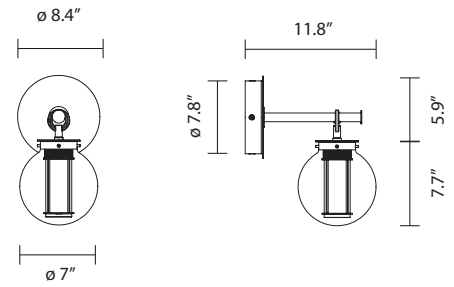

Environment: Indoor

Structure: Steel

Diffuser: Glass

Voltage: 120 V

Supply: Terminal strip

Dimmable driver included

Light source: Strip LED 5.8W 2700K 448Lm

**BAI A DI DI**

- 403030640976 amber diffuser
- 403030640977 grey diffuser
- 403030640978 transparent diffuser

 2.2 kg  
4.8 kg

**BAI A BA BA**  
by Neri&Hu, 2014

Wall lamp. Structure in bronze electroplated steel. Diffuser in blown transparent, amber and grey glass. Strip led column (dimnable 1-10V driver included) provide ambient light and led module placed at the bottom (connected direct to main) provide direct light. Led module are dimmable with phase-cut dimmers\*. Strip led and led module included.

Type: Wall lamp

Environment: Indoor

Structure: Steel

Diffuser: Glass

Voltage: 120 V

Supply: Terminal strip

Dimmable driver included

Light source: Strip LED 15.4W 2700K 1150Lm  
+ Module LED  $\varnothing 70$  16.6W 3000K 1350Lm