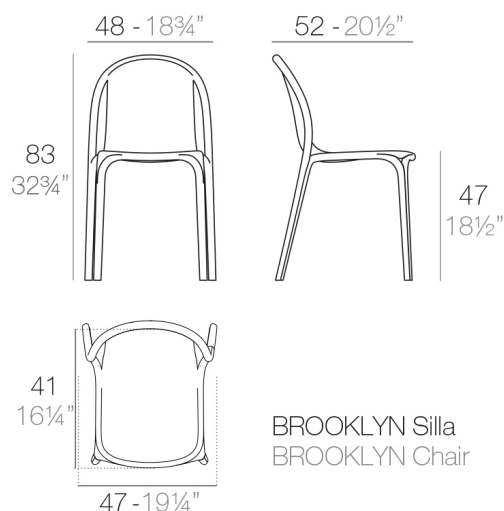

View online: <https://www.vondom.com/us/products/65037>

Features

Description

Made from polypropylene and reinforced with fiberglass manufactured by gas injection. Stackable . Available in various colors. Suitable for indoor and outdoor use.

Weight

3.85 Kg

Finishes

BASIC PP

Ref. 65037

Available in various colors

LACQUERED

Ref. 65037F