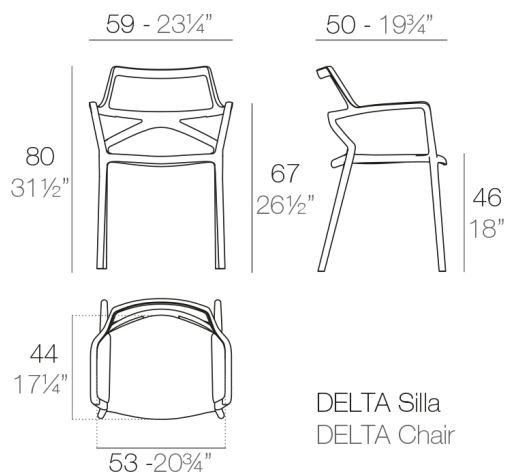

Finishes

BASIC PP

Ref. 66026

Available in various colors

LACQUERED

Ref. 66026F

-

COLOR	BASIC INJECTION PP	METALIC COLOR INJECTION PP
BLACK 3102	☐	☒
ANTHRACITE 3106	☐	☒
WHITE 3101	☐	☐
RED 3114	☐	☒
WHITE 3102	☐	☐
ACUALIS NAPA41	☐	☐
BRONZE 3120	☐	☐
RED 3117	☐	☐
ECRU 3111	☐	☐