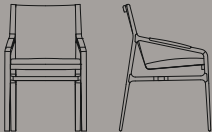

ESTER sedia / chair

Sedia. Struttura in massello di frassino verniciato o di noce nazionale , lavorata su cinque assi . Monoscocca in lamiera forata verniciata, rivestita in pelle con inserto in gomma poliuretana. Cuscino seduta in gomma poliuretana e fodera in fibra di poliestere, rivestito in pelle o tessuto. / **Chair.** Frame in solid painted ash or in solid italian walnut, curved using a 5 axis machinery. Shell in perforated painted sheet, covered in leather with polyurethane foam insert. Seat cushion in polyurethane foam and polyester fiber lining, leather or fabric cover.

ART. SET1

L/W 52 H 81 P/D 58,5
W 20,5" H 31,9" D 23"