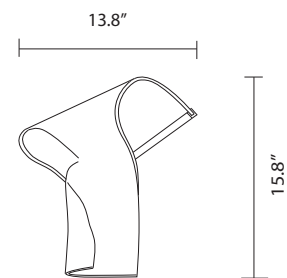

GWEILO SONG
by Partisans, 2016

Table lamp. Hand-moulded, transparent acrylic structure. Led strip embedded in the gold anodised extruded aluminium profile. Dimmer placed in the electrical cord.

Type: Table lamp

Environment: Indoor

Structure: Acrylic

Voltage: 120 V

Dimmer: Included

Supply: Electrical cord with plug

Cable length: 78.7"

Light source: LED strip 2.5W 3000K 175Lm

GWEILO SONG

211030600019 transparent acrylic

 1.5 kg
3 kg

  IP-20