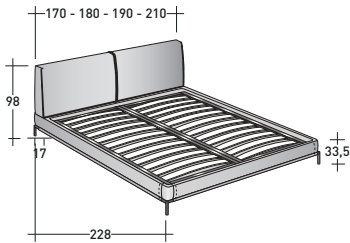

ICON

design Carlo Colombo
2018

A strong, decisive double-size bed with male traits. It is distant from cold minimalist lines as it has been softened by an important textile component. The softly padded headboard, covered like the base in removable fabric or leather covers, forms a delightful contrast with the elegant metal details visible in correspondence with the feet. The mattress support is available as an adjustable slatted version or with electrical movement mechanism. Luxury and comfort are the main features of a bed that has perfect proportions, with a further touch of elegance added by the skilfully tailored stitching on the headboard.

ICON
design Carlo Colombo 2018

OUTER SIZES
BASES AND MATTRESS SUPPORT

SIZE IN CM.

ADJUSTABLE SLATTED BASE
ELECTRICALLY POWERED ADJUSTABLE SLATS