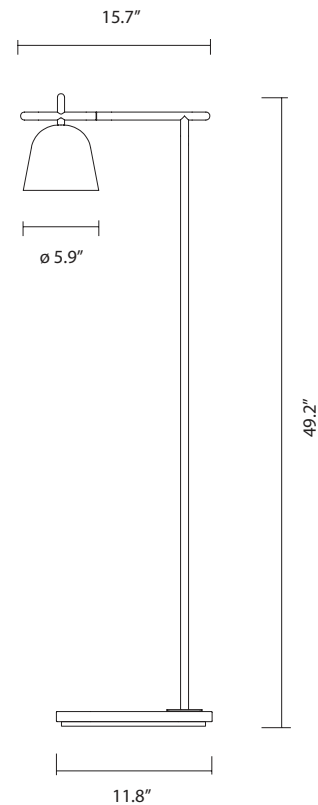

LIGHTOREAD P

by Jaime Hayon, 2016

Floor lamp. Structure in blue, black matt, red, or green lacquered steel. Dome in golden matt or glossy, chrome, black chrome electroplated or lacquered. Base in black, red or green marble or lacquered steel. Cob led unit included.

Type: Floor lamp

Environment: Indoor

Structure: Steel

Base: Marble or steel

Voltage: 120 V

Supply: Electrical cord with plug

Cable length: 78.7"

Light Source: LED COB 15W 2700K 1275Lm

LIGHTOREAD P

317030640961 **black matt - black chrome, black marble base**
317030640961 **black matt - golden glossy, black marble base**

6.5 kg
8 kg

IP-20

*For dimmable options, please contact office@parachilna.eu

**For other colour combinations contact office@parachilna.eu