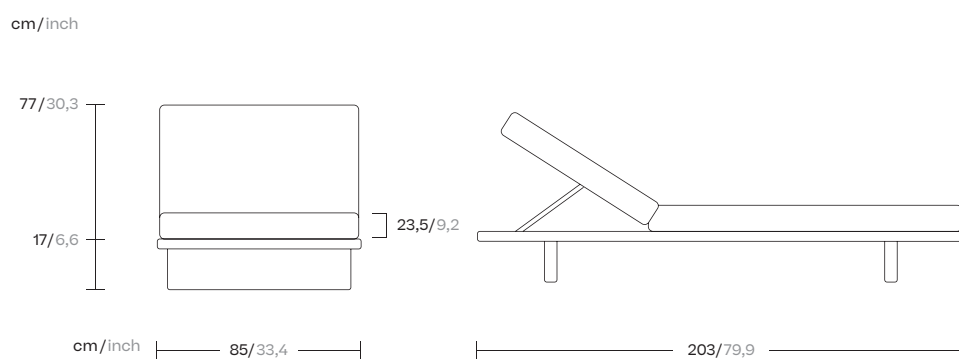

# Deckchair

Designer  
Patricia Urquiola

Collection  
Mesh

Reference  
KS1700800

1/3

Kettal Mesh collection recalls architectural facades, which filter the surrounding environment without stopping the light and air flow. Industrial and natural materials, hard and soft surfaces, transparent and solid volumes are putted face to face in order to create this family of outdoor furniture based in contrasts.