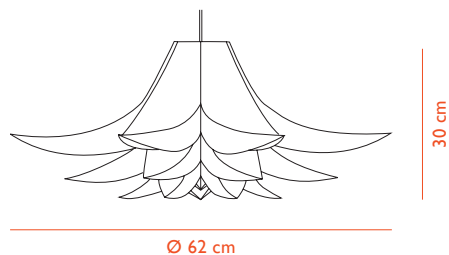

DESIGN

Simon Karkov, 2006

MATERIAL

Lamp Shade Foil

CONSTRUCTION

All three sizes of Norm06 are self-assembly lamp shades, based on a folded socket and ring elements surrounded by 14 (small) / 21 (medium) / 28 (large) shade elements. Can be assembled without the use of tools. Assembly manual included.

COLOR

Norm 06 Lamp Large - US Version

DESCRIPTION

Norm 06 is a sculptural lamp shade with its own expression. The lamp distributes a soft, surrounding light that works well in most rooms. Hang it over a conference room table, in the lobby or as the mood setter in a restaurant.