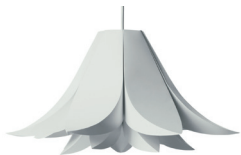

Norm 06 Lamp Small - US Version

DESCRIPTION

Norm 06 is a sculptural lamp shade with its own expression. The lamp distributes a soft, surrounding light that works well in most rooms. Hang it over a conference room table, in the lobby or as the mood setter in a restaurant.

DESIGN

Simon Karkov, 2006

MATERIAL

Lamp Shade Foil

CONSTRUCTION

All three sizes of Norm06 are self-assembly lamp shades, based on a folded socket and ring elements surrounded by 14 (small) / 21 (medium) / 28 (large) shade elements. Can be assembled without the use of tools. Assembly manual included.

COLOR

Norm 06 Lamp Large - US Version

DESCRIPTION

Norm 06 is a sculptural lamp shade with its own expression. The lamp distributes a soft, surrounding light that works well in most rooms. Hang it over a conference room table, in the lobby or as the mood setter in a restaurant.