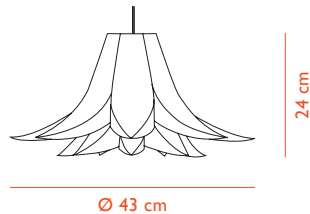

Norm 06 Lamp Small - US Version

DESCRIPTION

Norm 06 is a sculptural lamp shade with its own expression. The lamp distributes a soft, surrounding light that works well in most rooms. Hang it over a conference room table, in the lobby or as the mood setter in a restaurant.

DESIGN

Simon Karkov, 2006

MATERIAL

Lamp Shade Foil

CONSTRUCTION

All three sizes of Norm06 are self-assembly lamp shades, based on a folded socket and ring elements surrounded by 14 (small) / 21 (medium) / 28 (large) shade elements. Can be assembled without the use of tools. Assembly manual included.