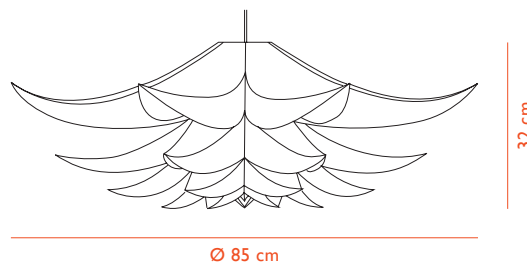

DESIGN

Simon Karkov, 2006

MATERIAL

Lamp Shade Foil

CONSTRUCTION

All three sizes of Norm06 are self-assembly lamp shades, based on a folded socket and ring elements surrounded by 14 (small) / 21 (medium) / 28 (large) shade elements. Can be assembled without the use of tools. Assembly manual included.

COLOR

Norm 06 Lamp X-Large - US Version

DESCRIPTION

Norm 06 is a sculptural lamp shade with its own expression. The lamp distributes a soft, surrounding light that works well in most rooms. Hang it over a conference room table, in the lobby or as the mood setter in a restaurant.