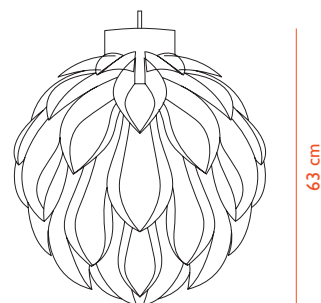


Norm 12 Lamp Large - US Version

DESCRIPTION

The Norm 12, named after the year 2012 when the lamp was designed, is a self-assembly lamp with a round and welcoming feel. It spreads a mild and diffused anti-glare light, which is dispersed through the lamp's rounded silhouette.

DESIGN

Simon Karkov, 2012

MATERIAL

Lamp Shade Foil

CONSTRUCTION

Norm 12 is a self-assembly lamp shade consisting of three base elements and 64 lampshade elements. Can be assembled without the use of tools. Assembly manual included. Assembly manual video:

Yes - with dimmable light source. Ensure your dimmer is compatible with LED.

COLOR

Norm 12 Lamp X-Large - US Version

Ø 60 cm

63 cm

DESCRIPTION

The Norm 12, named after the year 2012 when the lamp was designed, is a self assembly lamp with a round and welcoming feel. It spreads a mild and diffused anti-glare light, which is dispersed through the lamp's rounded silhouette.