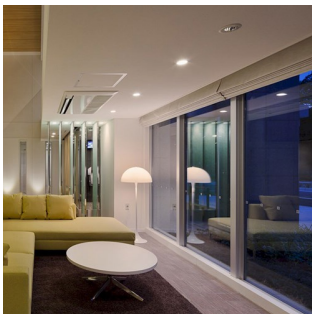

Carl Hansen & Son Showroom