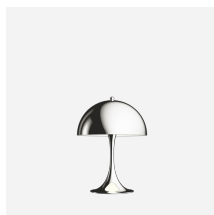

Product family

Panthella MINI