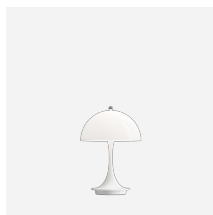

Panthella Portable