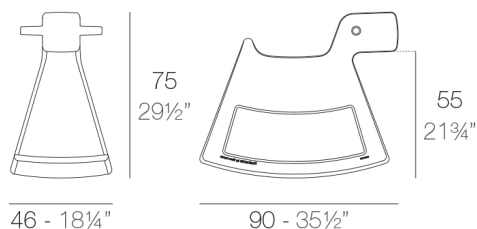

View online: <https://www.vondom.com/us/products/61003>

Features

Description

Made of polyethylene resin by rotational moulding. 100% Recyclable. Item suitable for indoor and outdoor use.

Weight

9 Kg

ROSINANTE Balancín (No es adecuado para niños)
ROSINANTE Rocking Horse (Not for children)