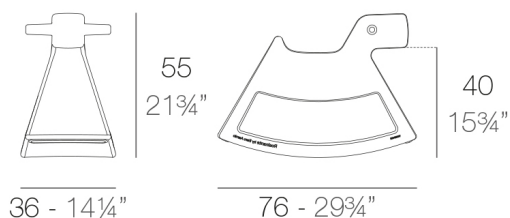

ROSINANTE KIDS

By AARNIO

View online: <https://www.vondom.com/us/products/61004>

Features

Description

Made of polyethylene resin by rotational moulding. 100% Recyclable. Item suitable for indoor and outdoor use. Suitable for children over 3 years.

Weight

6 Kg

ROSINANTE KIDS Balancín
ROSINANTE KIDS Rocking Horse

kids

Finishes

BASIC

Ref. 61004

Matt Polyethylene

LACQUERED

Ref. 61004F

Lacquered Polyethylene

COLOR	BASIC	LACQUERED / LACADO
ICE		
WHITE		
BLACK		
BRONZE		
STEEL		
ANTHRACITE		
RED		
PISTACHIO		
ORANGE