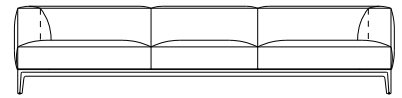

ART. DSW260
L/W 260 H 65 P/D 100
W 102,4" H 25,6" D 39,4"

ART. DSW220
L/W 220 H 65 P/D 100
W 86,6" H 25,6" D 39,4"

ART. DSW280
L/W 280 H 65 P/D 100
W 110,2" H 25,6" D 39,4"