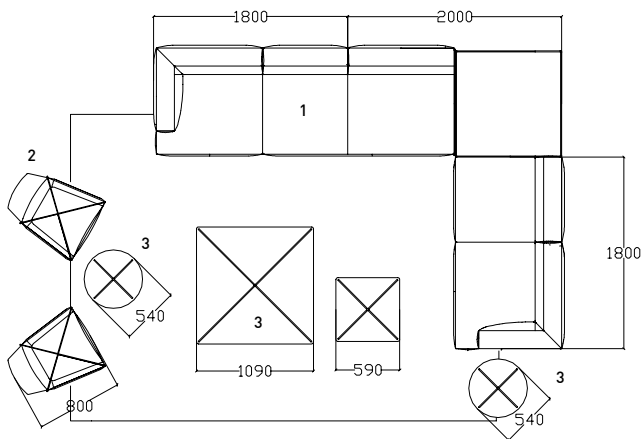

- ref. 1 SWING divano / sofa
- ref. 2 CELINE poltrone / armchairs
- ref. 3 SAX tavolini / coffee tables