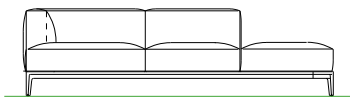

#### Optional:

Swing cushion cm.45x45 and cm.58x60 with 100% sterilized goose down padding. Removable covers. Service table with top in wood or marble, chrome-plated or painted steel base.

## DIVANI / SOFAS

ART. DSW100  
L/W 100 H 65 P/D 100  
W 39,4" H 25,6" D 39,4"

ART. DSW200  
L/W 200 H 65 P/D 100  
W 78,7" H 25,6" D 39,4"

ART. DSW260  
L/W 260 H 65 P/D 100  
W 102,4" H 25,6" D 39,4"

ART. DSW220  
L/W 220 H 65 P/D 100  
W 86,6" H 25,6" D 39,4"

ART. DSW280  
L/W 280 H 65 P/D 100  
W 110,2" H 25,6" D 39,4"

ART. DSW240  
L/W 240 H 65 P/D 100  
W 94,5" H 25,6" D 39,4"

100cm/39,4" 80cm/31,5" 80cm/31,5"  
100cm/39,4" 100cm/39,4" 80cm/31,5"

SX/LEFT

ART. DSWD260 DX/SX  
L/W 260 H 65 P/D 100  
W 102,4" H 25,6" D 39,4"