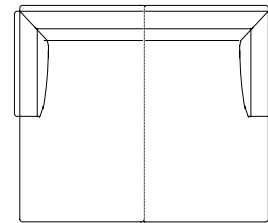

ART. DSW280  
L/W 280 H 65 P/D 100  
W 110,2" H 25,6" D 39,4"

ART. DSW240  
L/W 240 H 65 P/D 100  
W 94,5" H 25,6" D 39,4"

100cm/39,4" 80cm/31,5" 80cm/31,5"  
100cm/39,4" 100cm/39,4" 80cm/31,5"

SX/LEFT

ART. DSWD260 DX/SX  
L/W 260 H 65 P/D 100  
W 102,4" H 25,6" D 39,4"

ART. DSWD280 DX/SX  
L/W 280 H 65 P/D 100  
W 110,2" H 25,6" D 39,4"

ART. DSWD200  
L/W 200 H 65 P/D 180  
W 78,7" H 25,6" D 70,9"