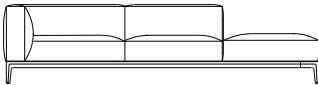

ELEMENTI ANGOLARI / CORNER ELEMENTS

100cm / 39,4" 80cm / 31,5" 80cm / 31,5"
100cm / 39,4" 80cm / 31,5" 100cm / 39,4"

SX/LEFT

ART. DSWA 260P DX/SX
L/W 260 H 65 P/D 100
W 102,4" H 25,6" D 39,4"

ART. DSWA 280P DX/SX
L/W 280 H 65 P/D 100
W 110,2" H 25,6" D 39,4"