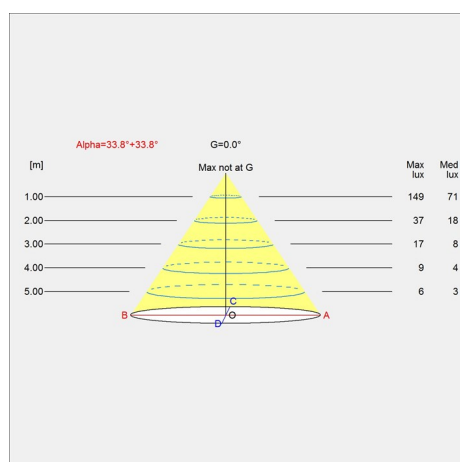

Design

Vilhelm Lauritzen

Weight

Min: 1.312 kg Max: 5.227 kg

Dimensions

Ø 175, Ø 250, Ø 370

Finish

Brass/glossy opal glass

Light distribution diagrams

Cartesian