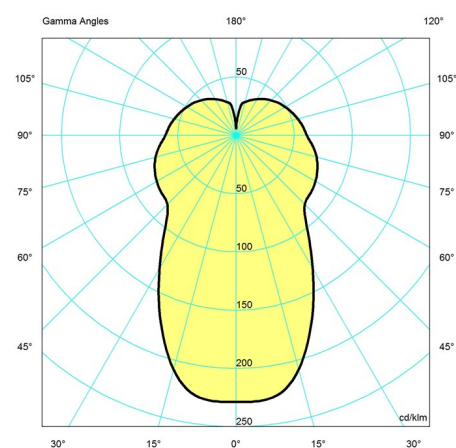

Spare parts & accessories