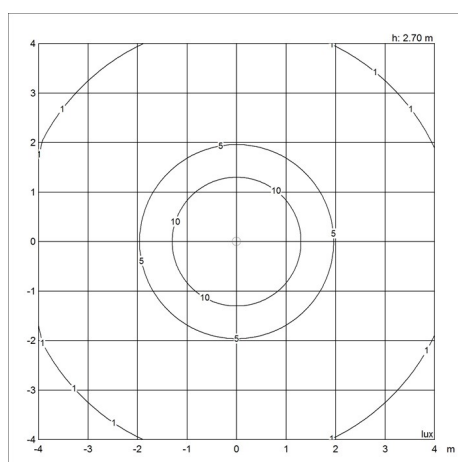

Isolux

Polar