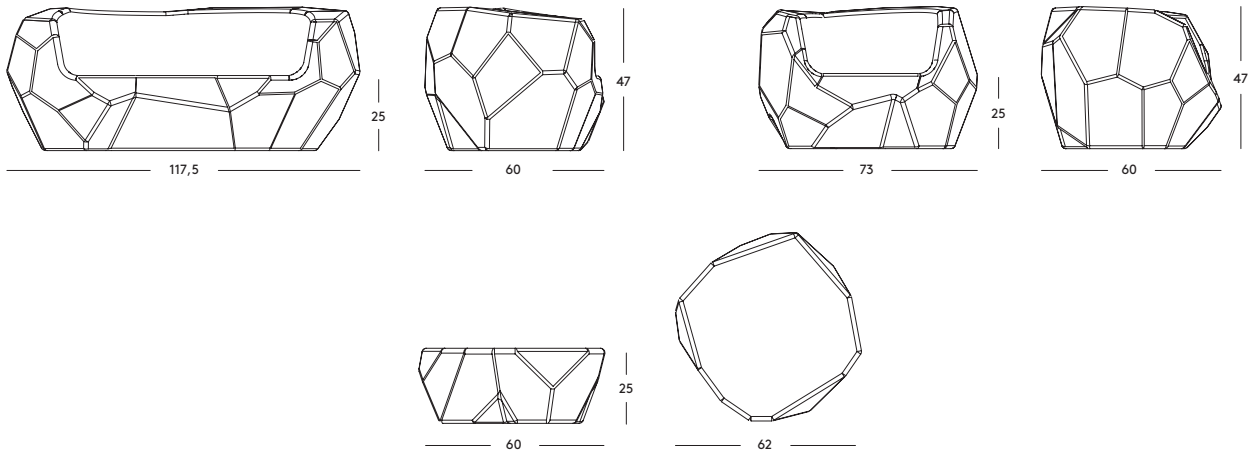

**Piedras** — design Javier Mariscal, 2006  
Technical Sheet

Low chair, bench and low table

Material: rotational-moulded polyethylene.  
Suitable for outdoor use.

Magis Me Too logo is stamped on each product of our collection vouching for their originality.