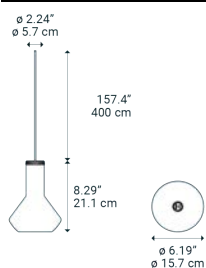

Flask A

Light source

LED E27
1 max 15 W

Diffuser: Blown glass

	Code
 Metallic Black	503001
 Mineral Sand	503002

Net weight: 0.44 kg

Parcels: 2

IP20