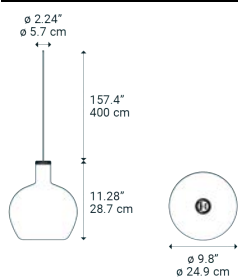

Flask Model Flask C

Its shape recalls an object with an industrial flavor in which the marked contrast between the lightness of blown glass and the material quality of the metal finish are combined.

The piece is further enhanced by the contrast between the matt metallic outer and the glossy inner surface that glows and dances with the light.

Flask C

Light source

LED E27
1 max 15 W

Diffuser: Blown glass

	Code
Metallic Black	503005
Mineral Sand	503006

Net weight: 0.75 kg

Parcels: 2

Cluster suspension lamps must be installed on a *canopy*: find out more on lodes.com/en/canopies

Options of Flask