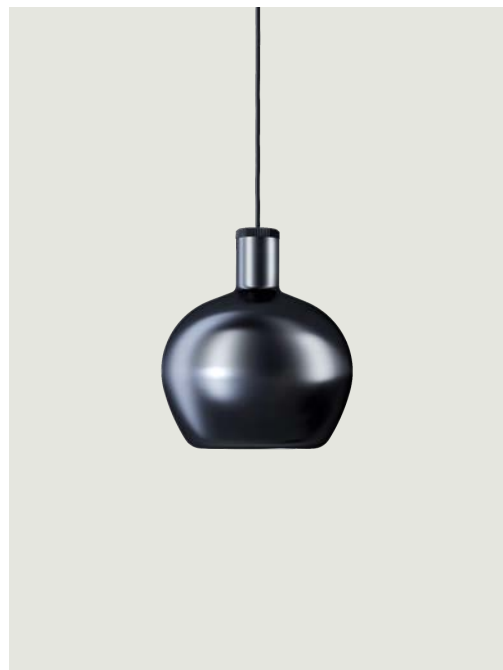

Flask Model Flask A

Its shape recalls an object with an industrial flavor in which the marked contrast between the lightness of blown glass and the material quality of the metal finish are combined.

The piece is further enhanced by the contrast between the matt metallic outer and the glossy inner surface that glows and dances with the light.

Its shape recalls an object with an industrial flavor in which the marked contrast between the lightness of blown glass and the material quality of the metal finish are combined.

The piece is further enhanced by the contrast between the matt metallic outer and the glossy inner surface that glows and dances with the light.

Energy Saving 

Dim 

Cluster suspension lamps must be installed on a *canopy*: find out more on lodes.com/en/canopies

Options of Flask

Flask A

Flask C

Flask Model Flask C

Its shape recalls an object with an industrial flavor in which the marked contrast between the lightness of blown glass and the material quality of the metal finish are combined.

The piece is further enhanced by the contrast between the matt metallic outer and the glossy inner surface that glows and dances with the light.

Flask C

Light source

LED E27
1 max 15 W

Diffuser: Blown glass