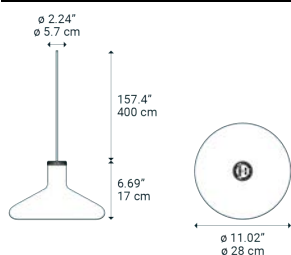

Flask B

Light source

LED E27
1 max 15 W

Diffuser: Blown glass

	Code
 Metallic Black	503003
 Mineral Sand	503004

Net weight: 0.95 kg

Parcels: 2

IP20