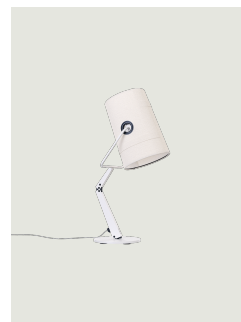

Fork

Model Fork small

Just like when you turn on a lamp inside a camping tent, the light inside the diffuser highlights the patchwork structure and enhances the texture of the canvas with visible stitching as in jeans.

The linen cotton diffuser, available in ivory and gray, creates a warm and soft lighting effect. 360° adjustable thanks to the gunmetal colored brass eyelets in strong material contrast with the softness of the fabric, the diffuser allows the light beam to be directed at will.

Fork small

Light source

LED E14
1 max 15 W
(W / L Max 90 mm)

Structure: Metal

-  Ivory
-  Ivory
-  Anthracite
-  Anthracite

Diffuser: Cotton-linen

-  Ivory
-  Gray
-  Ivory
-  Gray

Code

- 505001
- 505002
- 505003
- 505004

Net weight: 0.80 kg

Parcels: 2

Cluster suspension lamps must be installed on a *canopy*: find out more on lodes.com/en/canopies

Options of Fork

Fork Large

Fork

Fork