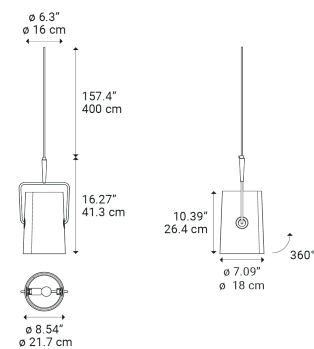

Fork small

Light source

LED E14
1 max 15 W
(W / L Max 90 mm)

Structure: Metal

-  Ivory
-  Ivory
-  Anthracite
-  Anthracite

Diffuser: Cotton-linen

-  Ivory
-  Gray
-  Ivory
-  Gray

Code

- 505001
- 505002
- 505003
- 505004

Net weight: 0.80 kg

Parcels: 2

Cluster suspension lamps must be installed on a *canopy*: find out more on lodes.com/en/canopies

Options of Fork

Fork Large

Fork

Fork

Fork Large

Light source

LED E27
 2 max 25 W
 (Max Ø 65 mm)

Structure: Metal

- Ivory
- Ivory
- Anthracite
- Anthracite

Diffuser: Cotton-linen

- Ivory
- Gray
- Ivory
- Gray

Code