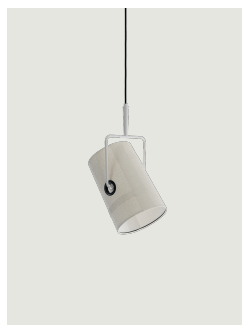

Options of Fork

Fork small