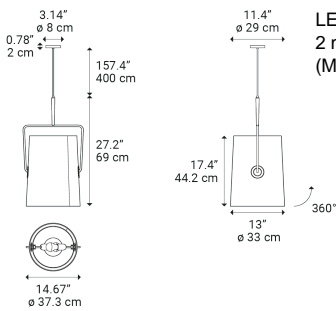

Fork small

Light source

LED E14
1 max 15 W
(W / L Max 90 mm)

Structure: Metal

-  Ivory
-  Ivory
-  Anthracite
-  Anthracite

Diffuser: Cotton-linen

-  Ivory
-  Gray
-  Ivory
-  Gray

Code

- 505001
- 505002
- 505003
- 505004

Net weight: 0.80 kg

Parcels: 2

Cluster suspension lamps must be installed on a *canopy*: find out more on lodes.com/en/canopies

Options of Fork

Fork Large

Fork

Fork

Fork Large

Light source

LED E27
 2 max 25 W
 (Max Ø 65 mm)

Structure: Metal

- Ivory
- Ivory
- Anthracite
- Anthracite

Diffuser: Cotton-linen

- Ivory
- Gray
- Ivory
- Gray

Code