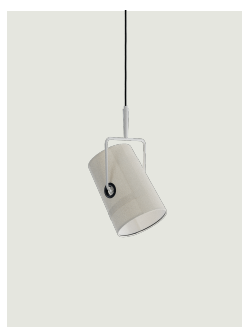

### Model Fork

Just like when you turn on a lamp inside a camping tent, the light inside the diffuser highlights the patchwork structure and enhances the texture of the canvas with visible stitching as in jeans.

The linen cotton diffuser, available in ivory and gray, creates a warm and soft lighting effect. 360° adjustable thanks to the gunmetal colored brass eyelets in strong material contrast with the softness of the fabric, the diffuser allows the light beam to be directed at will.

Fork	Light source	Structure: Metal	Diffuser: Cotton-linen	Code
	<b>LED E14</b> 1 max 15 W (W / L Max 90 mm)	 Ivory	 Ivory	50580 5400
		 Ivory	 Gray	50580 2600
		 Anthracite	 Ivory	50580 5300
		 Anthracite	 Gray	50580 2500

### Options of Fork

Fork small

Fork Large

Fork