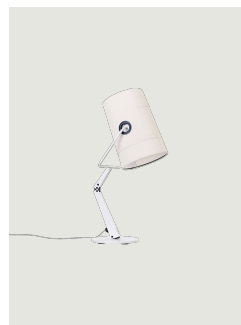

Fork Model Fork small

Just like when you turn on a lamp inside a camping tent, the light inside the diffuser highlights the patchwork structure and enhances the texture of the canvas with visible stitching as in jeans.

The linen cotton diffuser, available in ivory and gray, creates a warm and soft lighting effect. 360° adjustable thanks to the gunmetal colored brass eyelets in strong material contrast with the softness of the fabric, the diffuser allows the light beam to be directed at will.

Fork small

Light source

LED E14
1 max 15 W
(W / L Max 90 mm)

Structure: Metal

- Ivory
- Ivory
- Anthracite
- Anthracite

Diffuser: Cotton-linen

- Ivory
- Gray
- Ivory
- Gray

Code

- 50510 5400
- 50510 2600
- 50510 5300
- 50510 2500

Net weight: 0.80 kg

Parcels: 2

IP20

Energy Saving

Dim

Options of Fork

Fork