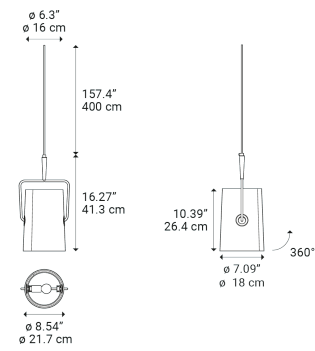

Fork small

Light source

LED E14
1 max 15 W
(W / L Max 90 mm)

Structure: Metal

- Ivory
- Ivory
- Anthracite
- Anthracite

Diffuser: Cotton-linen

- Ivory
- Gray
- Ivory
- Gray

Code

- 50510 5400
- 50510 2600
- 50510 5300
- 50510 2500

Net weight: 0.80 kg

Parcels: 2

IP20

Energy Saving

Dim

Options of Fork

Fork Large