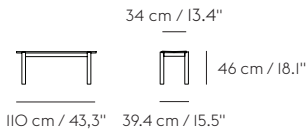

# LINEAR WOOD BENCH

THOMAS BENTZEN ON THE DESIGN “The Linear Wood Series was designed from the idea of bringing the warm and friendly sentiment of wood into a timeless, understated shape with its form language inspired by the notion of meetings—the meetings of lines and shapes. The design is defined by its straight lines for a contemporary yet honest aesthetic through the details of its thinly elegant overhang and half-circular intersecting legs. It is through these subtle elements that the Linear Wood Series translates the values of elegance, longevity and functionality into modern Scandinavian design.”