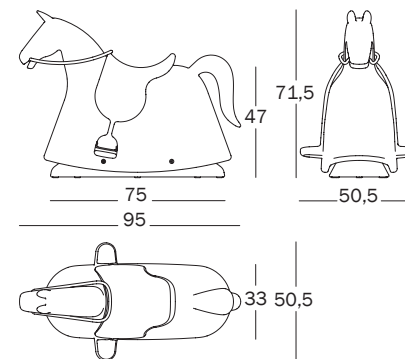

## material /

rotational-moulded polyethylene. Rein in natural hemp rope.

magisdesign.com

“ Rocky, the unbeatable, indestructible rocking horse! “