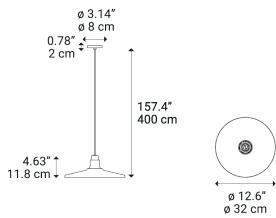

Vinyl

Model Vinyl small

Its dynamic design makes this decorative lamp perfect for public spaces.
Spin the vinyl and enjoy the light!

Vinyl small

Light source

LED E27
1 max 25 W

Structure: Metal

-  Black
-  Black

Diffuser: Metal

-  Silver
-  Deep Black

Code

50821 4100
50821 2900

Net weight: 1.03 kg

Parcels: 2

IP20

Energy Saving 

Dim 

Options of Vinyl

Vinyl large

Vinyl small

Vinyl large