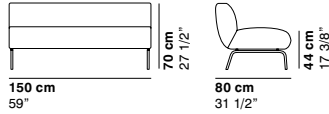

cod. 1174 / **element 150**