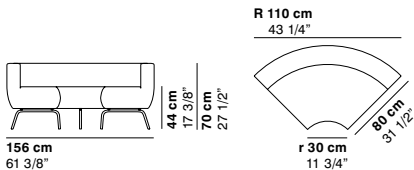

cod. 1182 / **closed element 90° R110**