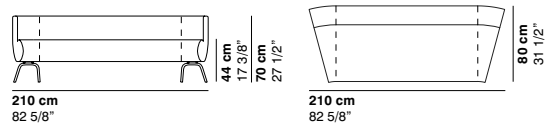

cod. 1205 / closed element 210 15° R110

cod. 1206 / terminal element 180°