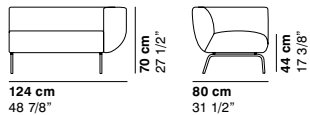

cod. 1177 / **right element 124**