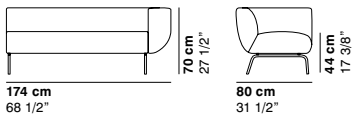

cod. 1179 / **right element 174**