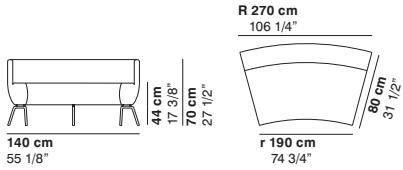

cod. 1186 / **closed element 30° R190**

cod. 1187 / **open element 30° R190**

COUCHETTE

cod. 1188 / closed element 45° R190

cod. 1189 / open element 45° R190

cod. 1190 / closed element 30° R270

cod. 1191 / open element 30° R270