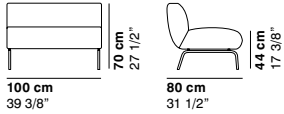

cod. 1173 / **element 100**