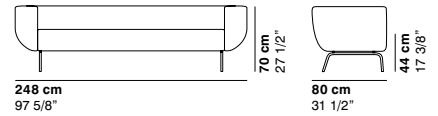

- cat. lux LUX 1
- cat. lux LUX 2
- cat. imperial IMPERIAL 1
- cat. imperial IMPERIAL 2
- cat. imperial NABUK
- cat. special DROP

COUCHETTE

cod. 1170 / **armchair**

cod. 1171 / **2 seater sofa**

cod. 1172 / **3 seater sofa**