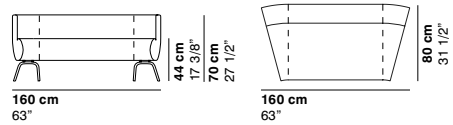

cod. 1203 / closed element 160 15° R110