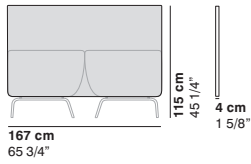

cod. 1209D / **double side panel h. 115**