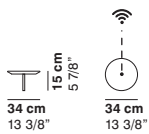

cod. 1281 / **central coffee table with wireless recharge**

cod. 1282 / **wall coffee table**