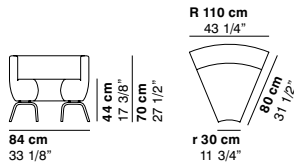

cod. 1180 / **closed element 45° R110**