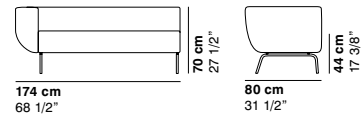

cod. 1178 / **left element 174**