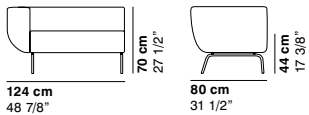

cod. 1176 / **left element 124**