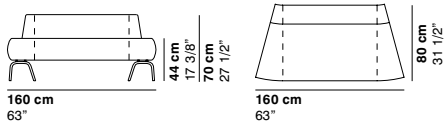

cod. 1198 / left closed element 180 15° R110

cod. 1199 / right closed element 180 15° R110

COUCHETTE

cod. 1200 / left open element 180 15° R110

cod. 1201 / right open element 180 15° R110

cod. 1202 / open element 160 15° R110