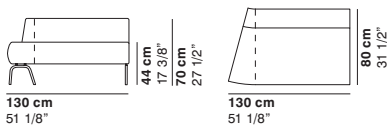

cod. 1196 / left open element 130 15° R110