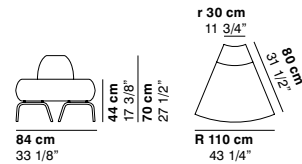

cod. 1181 / **open element 45° R110**