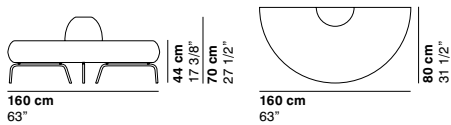

cod. 1203 / closed element 160 15° R110

cod. 1204 / open element 210 15° R110

cod. 1205 / closed element 210 15° R110

cod. 1206 / terminal element 180°

cod. 1207 / left armrest

cod. 1208 / right armrest

COUCHETTE