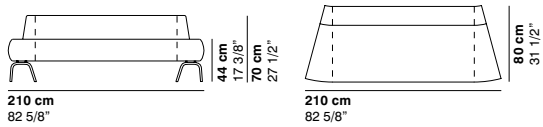

cod. 1204 / open element 210 15° R110