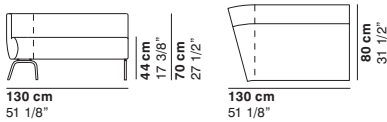

cod. 1194 / left closed element 130 15° R110