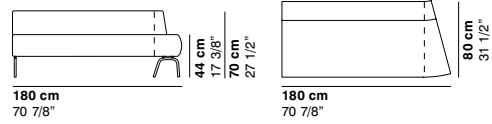

cod. 1198 / left closed element 180 15° R110

cod. 1199 / right closed element 180 15° R110

COUCHETTE

cod. 1200 / left open element 180 15° R110

cod. 1201 / right open element 180 15° R110

cod. 1202 / open element 160 15° R110