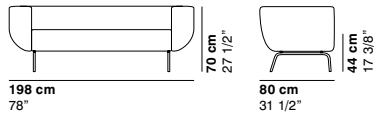

- cat. lux LUX 1
- cat. lux LUX 2
- cat. imperial IMPERIAL 1
- cat. imperial IMPERIAL 2
- cat. imperial NABUK
- cat. special DROP

COUCHETTE

cod. 1170 / **armchair**

cod. 1171 / **2 seater sofa**

cod. 1172 / **3 seater sofa**