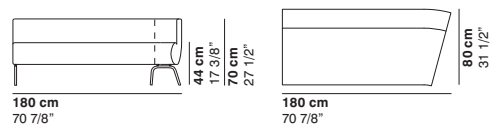

cod. 1198 / left closed element 180 15° R110

cod. 1199 / right closed element 180 15° R110

COUCHETTE

cod. 1200 / left open element 180 15° R110

cod. 1201 / right open element 180 15° R110

cod. 1202 / open element 160 15° R110