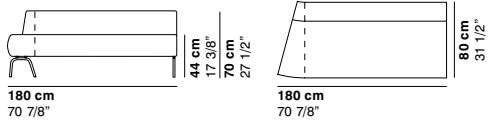

cod. 1198 / left closed element 180 15° R110

cod. 1199 / right closed element 180 15° R110

COUCHETTE

cod. 1200 / left open element 180 15° R110

cod. 1201 / right open element 180 15° R110

cod. 1202 / open element 160 15° R110