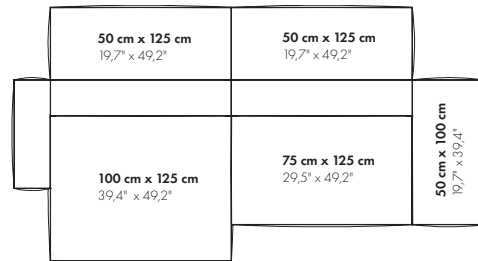

100 cm / 39,4"

DOMINO.18

Dick Spierenburg 2018

DOMINO.18

Dick Spierenburg 2018

20 cm / 7,9"

65 cm / 25,6"

80 cm / 31,5"

95 cm / 37,4"

13 cm / 5,1"

65 cm / 25,6"

80 cm / 31,5"

95 cm / 37,4"

100 cm / 39,4"

50 cm / 19,7"

100 cm / 39,4"

50 cm / 19,7"

75 cm / 29,5"

DOMINO.18

Dick Spierenburg 2018

DOMINO.18

Dick Spierenburg 2018

STITCHING PATTERN FABRIC

75x75/100/125/150x40 cm
19,7"x19,7"/39,4"/49,2"/59,1"x15,7"

75x75x40 cm seat rounded corner
29,5"x29,5"x15,7" seat rounded corner

100x100/125/175x40 cm
39,4"x39,4"/49,2"/68,9"x15,7"

100x50x40 cm seat semicircle
39,4"x19,7"x15,7" seat semicircle

50x50/75/100x40 cm
19,7"x19,7"/29,5"/39,4"x15,7"