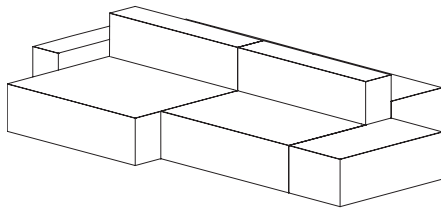

95 cm / 37,4"

13 cm / 5,1"

65 cm / 25,6"

80 cm / 31,5"

95 cm / 37,4"

100 cm / 39,4"

50 cm / 19,7"

100 cm / 39,4"

50 cm / 19,7"

75 cm / 29,5"

DOMINO.18

Dick Spierenburg 2018

DOMINO.18

Dick Spierenburg 2018

STITCHING PATTERN FABRIC

75x75/100/125/150x40 cm
19,7"x19,7"/39,4"/49,2"/59,1"x15,7"

75x75x40 cm seat rounded corner
29,5"x29,5"x15,7" seat rounded corner

100x100/125/175x40 cm
39,4"x39,4"/49,2"/68,9"x15,7"

100x50x40 cm seat semicircle
39,4"x19,7"x15,7" seat semicircle

50x50/75/100x40 cm
19,7"x19,7"/29,5"/39,4"x15,7"