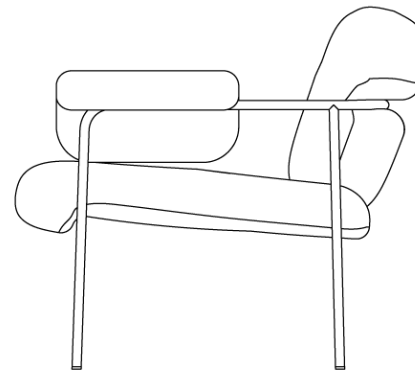

Bollo

Armchair, seat height: 42,5 , seat depth: 58

W: 81

H: 71

D: 81

Seat height: 47
Seat depth: 44

MATERIAL

Frame: Metal with wood sections

Seat: Rubber strips, loose layers of polyether and padding

Back: Polyether with wadding

Armrests: Polyether with wadding