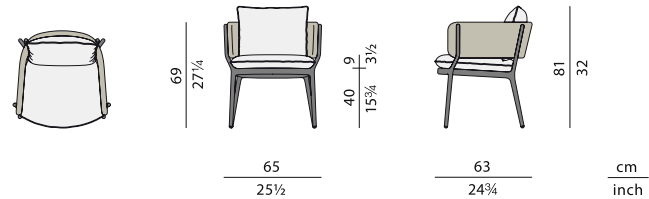

BELLMONDE

Armchair

Design by **Henrik Pedersen** | Item code: **108701180** | Weight **6,8 kg/15 lbs** | COM (Customer Own Material): 1,4 M/1.6 yd (plain fabric only)

Measurements

Collection: Easy elegance meets contemporary comfort in BELLMONDE by Henrik Pedersen. Designed to encourage relaxation, this warm and welcoming collection is characterized by soft organic forms and an innovative new textured weave.

Armchair: This armchair join the versatile BELLMONDE table to form a larger ensemble that's ideal for comfortable dining situations.

Frame: The frame consists of aluminum.

Characteristics: Comfortable, cozy, versatile, easily combined