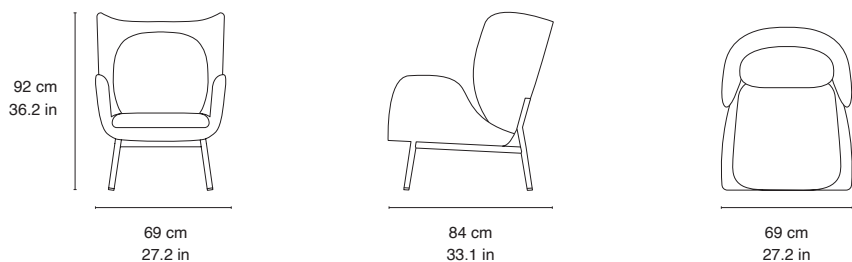

EMBRACE ARMCHAIR & OTTOMAN

Embrace Small