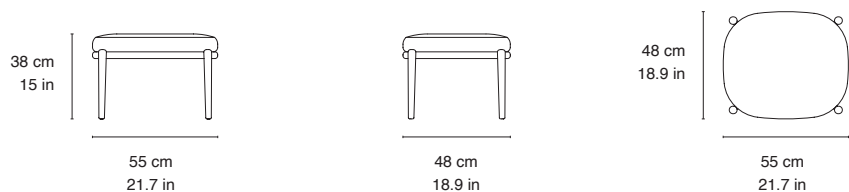

Embrace Ottoman

WARRANTY, CARE AND MAINTENANCE

[More information on our website](#)

STANDARD UPHOLSTERY OVERVIEW

CONTACT FOGIA FOR OPTIONAL UPHOLSTERY.

[More information in our asset library](#)

SURFACE TREATMENT OVERVIEW

[More information in our asset library](#)