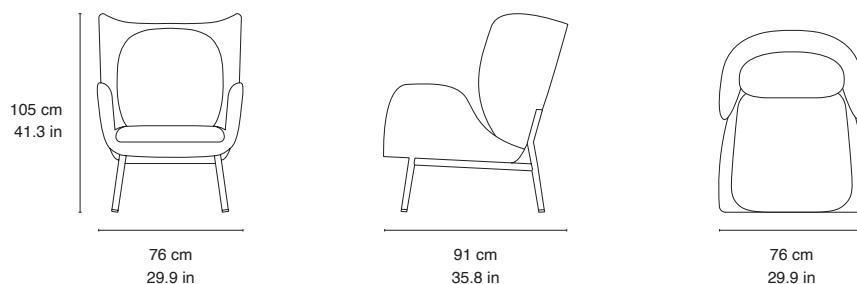

Embrace Large