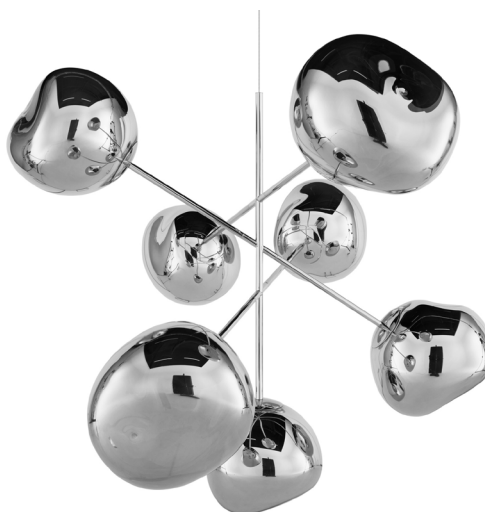

MELT LARGE CHANDELIER

OFF

A swarm, huddle, herd, cluster or bunch; there are a thousand ways of configuring our lamps to produce an extraordinary lighting arrangement. The latest additions to the MELT family include the MELT Large Chandelier, a configuration of seven organic and imperfect orbs which explode from a central hub to create a dynamic lighting sculpture of infinite reflections. Fitted with our new LED module.

MELT LARGE CHANDELIER

CHROME	
Code	MEC02CH-CEUM4
Shade Material	Polycarbonate
Shade Finish	Mirrored
Components	7 x MES01CH 1 x LEDC02CHEU
Surface Mount	
Colour/Finish	Chrome, Polished

Year of Design	2020
Finishing Process	Metallised
Environment	Indoor, IP20
Surface Mount Shape/Diameter	Dome, 25.4cm
Cable Spec	H03VVH2-F 2 x 0,75 mm² FEP/PVC
Cable Type/Length	Clear, 500cm
Light Source	7 x 6W LED Light Source Included, 220 - 240V
Max Wattage	51W
Lumens	N/A
CRI	>90
Colour Temperature	3000
Dimmability	Mains Dimmable, leading and trailing edge
Spares	7 x LEDRING02; 1 x SLD75-24VL-E
Certifications/Electrical Class	

Additionally Certified for NZ/AUS