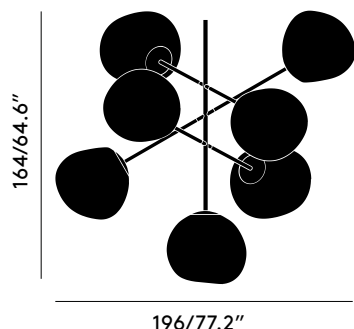

MELT LARGE CHANDELIER

CHROME	
Code	MEC02CH-CEUM4
Shade Material	Polycarbonate
Shade Finish	Mirrored
Components	7 x MES01CH 1 x LEDC02CHEU
Surface Mount	
Colour/Finish	Chrome, Polished

Year of Design	2020
Finishing Process	Metallised
Environment	Indoor, IP20
Surface Mount Shape/Diameter	Dome, 25.4cm
Cable Spec	H03VVH2-F 2 x 0,75 mm² FEP/PVC
Cable Type/Length	Clear, 500cm
Light Source	7 x 6W LED Light Source Included, 220 - 240V
Max Wattage	51W
Lumens	N/A
CRI	>90
Colour Temperature	3000
Dimmability	Mains Dimmable, leading and trailing edge
Spares	7 x LEDRING02; 1 x SLD75-24VL-E
Certifications/Electrical Class	

Additionally Certified for NZ/AUS