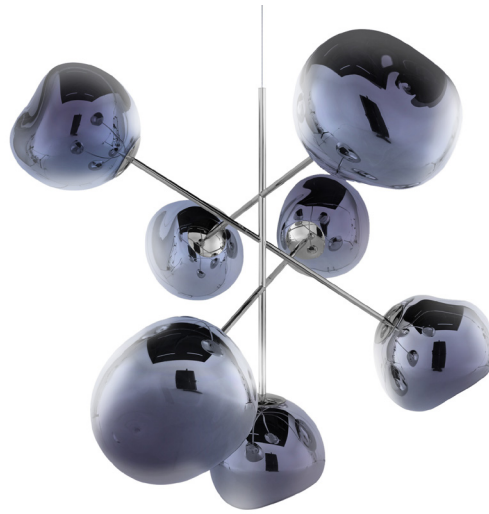

CHROME CODE	MEC01CH-CUSM4
Shade Material	Polycarbonate
Shade Finish	Mirrored
Components	4 x MES01CH 1 x LEDC01CHUL
Surface Mount	
Colour/Finish	Chrome, Polished

MELT SMALL CHANDELIER

A swarm, huddle, herd, cluster or bunch; there are a thousand ways of configuring our lamps to produce an extraordinary lighting arrangement. The latest additions to the MELT family include the MELT Small Chandelier featuring four orbs protruding from steel tubes and is one metre high. Fitted with our new LED module, our MELT Chandeliers are our attempt to rethink the contemporary chandelier.

MELT LARGE CHANDELIER

GOLD Code	MEC02GO-CEUM4
Shade Material	Polycarbonate
Shade Finish	Mirrored
Components	7 x MES01G 1 x LEDC02GOEU
Surface Mount Colour/Finish	Gold, Polished

Year of Design	2020
Finishing Process	Metallised
Environment	Indoor, IP20
Surface Mount Shape/Diameter	Dome, 25.4cm
Cable Spec	H03VVH2-F 2 x 0,75 mm ² FEP/PVC
Cable Type/Length	Clear, 500cm
Light Source	7 x 6W LED Light Source Included, 220 - 240V
Max Wattage	51W
Lumens	N/A
CRI	>90
Colour Temperature	3000
Dimmability	Mains Dimmable, leading and trailing edge
Spares	7 x LEDRING02; 1 x SLD75-24VL-E
Certifications/Electrical Class	  

Additionally Certified for NZ/AUS

MELT LARGE CHANDELIER

ON

OFF

A swarm, huddle, herd, cluster or bunch; there are a thousand ways of configuring our lamps to produce an extraordinary lighting arrangement. The latest additions to the MELT family include the MELT Large Chandelier, a configuration of seven organic and imperfect orbs which explode from a central hub to create a dynamic lighting sculpture of infinite reflections. Fitted with our new LED module.