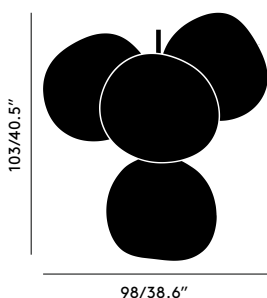

MELT SMALL CHANDELIER

A swarm, huddle, herd, cluster or bunch; there are a thousand ways of configuring our lamps to produce an extraordinary lighting arrangement. The latest additions to the MELT family include the MELT Small Chandelier featuring four orbs protruding from steel tubes and is one metre high. Fitted with our new LED module, our MELT Chandeliers are our attempt to rethink the contemporary chandelier.

MELT SMALL CHANDELIER

Year of Design	2020
Finishing Process	Metallised
Environment	Indoor, Dry
Surface Mount Shape/Diameter	Dome, 10in
Cable Spec	H03VVH2-F 2 x 0,75 mm² FEP/PVC
Cable Type/Length	Clear, 197in
Light Source	4 x 6W LED Light Source Included, 100 - 120V
Max Wattage	30W
Lumens	N/A
CRI	>90
Colour Temperature	3000
Dimmability	Mains Dimmable, leading and trailing edge
Spares	LED02-UL
Certifications/Electrical Class	

CHROME CODE	MEC01CH-CUSM4
Shade Material	Polycarbonate
Shade Finish	Mirrored
Components	4 x MES01CH 1 x LEDC01CHUL
Surface Mount	
Colour/Finish	Chrome, Polished