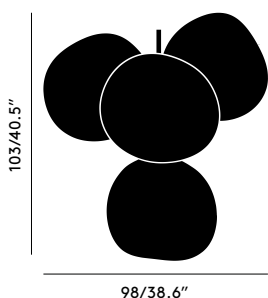

MELT SMALL CHANDELIER

A swarm, huddle, herd, cluster or bunch; there are a thousand ways of configuring our lamps to produce an extraordinary lighting arrangement. The latest additions to the MELT family include the MELT Small Chandelier featuring four orbs protruding from steel tubes and is one metre high. Fitted with our new LED module, our MELT Chandeliers are our attempt to rethink the contemporary chandelier.

MELT SMALL CHANDELIER

Year of Design	2020
Finishing Process	Metallised
Environment	Indoor, Dry
Surface Mount Shape/Diameter	Dome, 10in
Cable Spec	H03VVH2-F 2 x 0,75 mm² FEP/PVC
Cable Type/Length	Clear, 197in
Light Source	4 x 6W LED Light Source Included, 100 - 120V
Max Wattage	30W
Lumens	N/A
CRI	>90
Colour Temperature	3000
Dimmability	Mains Dimmable, leading and trailing edge
Spares	LED02-UL
Certifications/Electrical Class	

GOLD Code	MEC01GO-CUSM4
Shade Material	Polycarbonate
Shade Finish	Mirrored
Components	4 x MES01G 1 x LEDC01GOUL
Surface Mount Colour/Finish	Gold, Polished