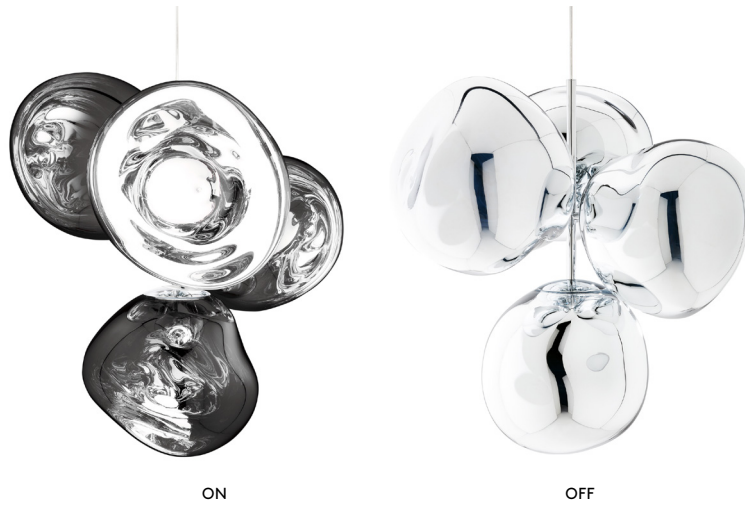

MELT SMALL CHANDELIER

A swarm, huddle, herd, cluster or bunch; there are a thousand ways of configuring our lamps to produce an extraordinary lighting arrangement. The latest additions to the MELT family include the MELT Small Chandelier featuring four orbs protruding from steel tubes and is one metre high. Fitted with our new LED module, our MELT Chandeliers are our attempt to rethink the contemporary chandelier.

MELT SMALL CHANDELIER

Year of Design	2020
Finishing Process	Metallised
Environment	Indoor, Dry
Surface Mount Shape/Diameter	Dome, 10in
Cable Spec	H03VVH2-F 2 x 0,75 mm ² FEP/PVC
Cable Type/Length	Clear, 197in
Light Source	4 x 6W LED Light Source Included, 100 - 120V
Max Wattage	30W
Lumens	N/A
CRI	>90
Colour Temperature	3000
Dimmability	Mains Dimmable, leading and trailing edge
Spares	LED02-UL
Certifications/Electrical Class	

CHROME CODE	MEC01CH-CUSM4
Shade Material	Polycarbonate
Shade Finish	Mirrored
Components	4 x MES01CH 1 x LEDC01CHUL
Surface Mount	
Colour/Finish	Chrome, Polished

MELT SMALL CHANDELIER

A swarm, huddle, herd, cluster or bunch; there are a thousand ways of configuring our lamps to produce an extraordinary lighting arrangement. The latest additions to the MELT family include the MELT Small Chandelier featuring four orbs protruding from steel tubes and is one metre high. Fitted with our new LED module, our MELT Chandeliers are our attempt to rethink the contemporary chandelier.

MELT SMALL CHANDELIER

Year of Design	2020
Finishing Process	Metallised
Environment	Indoor, Dry
Surface Mount Shape/Diameter	Dome, 10in
Cable Spec	H03VVH2-F 2 x 0,75 mm ² FEP/PVC
Cable Type/Length	Clear, 500cm
Light Source	4 x 6W LED Light Source Included, 100 - 120V
Max Wattage	30W
Lumens	N/A
CRI	>90
Colour Temperature	3000
Dimmability	Mains Dimmable, leading and trailing edge
Spares	LED02-UL
Certifications/Electrical Class	