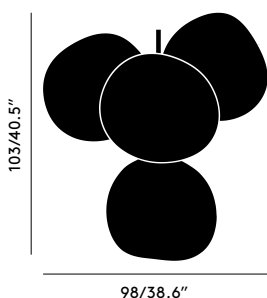

MELT SMALL CHANDELIER

A swarm, huddle, herd, cluster or bunch; there are a thousand ways of configuring our lamps to produce an extraordinary lighting arrangement. The latest additions to the MELT family include the MELT Small Chandelier featuring four orbs protruding from steel tubes and is one metre high. Fitted with our new LED module, our MELT Chandeliers are our attempt to rethink the contemporary chandelier.

MELT SMALL CHANDELIER

Year of Design	2020
Finishing Process	Metallised
Environment	Indoor, Dry
Surface Mount Shape/Diameter	Dome, 10in
Cable Spec	H03VVH2-F 2 x 0,75 mm² FEP/PVC
Cable Type/Length	Clear, 500cm
Light Source	4 x 6W LED Light Source Included, 100 - 120V
Max Wattage	30W
Lumens	N/A
CRI	>90
Colour Temperature	3000
Dimmability	Mains Dimmable, leading and trailing edge
Spares	LED02-UL
Certifications/Electrical Class	

SMOKE Code	MEC01SM-CUSM4
Shade Material	Polycarbonate
Shade Finish	Mirrored
Components	4 x MES01SM 1 x LEDC01CHUL
Surface Mount Colour/Finish	Chrome, Polished