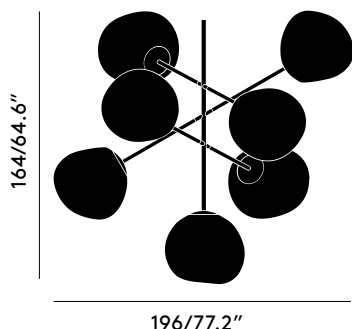

MELT LARGE CHANDELIER

COPPER	
Code	MEC02CO-CEUM4
Shade Material	Polycarbonate
Shade Finish	Mirrored
Components	7 x MES01CO 1 x LEDC02GOEU
Surface Mount	
Colour/Finish	Gold, Polished

Year of Design	2020
Finishing Process	Metallised
Environment	Indoor, IP20
Surface Mount Shape/Diameter	Dome, 25.4cm
Cable Spec	H03VVH2-F 2 x 0,75 mm² FEP/PVC
Cable Type/Length	Clear, 500cm
Light Source	7 x 6W LED Light Source Included, 220 - 240V
Max Wattage	51W
Lumens	N/A
CRI	>90
Colour Temperature	3000
Dimmability	Mains Dimmable, leading and trailing edge
Spares	7 x LEDRING02; 1 x SLD75-24VL-E
Certifications/Electrical Class	

Additionally Certified for NZ/AUS