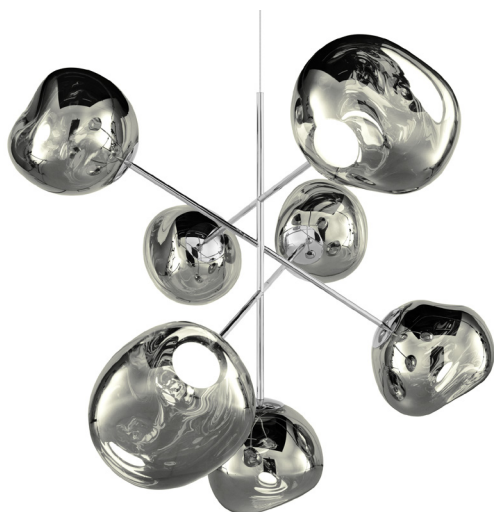

MELT LARGE CHANDELIER

ON