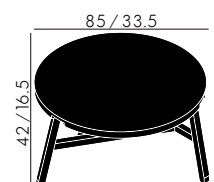

Cleaning instructions: Clean with a soft damp cloth. No abrasive agents.